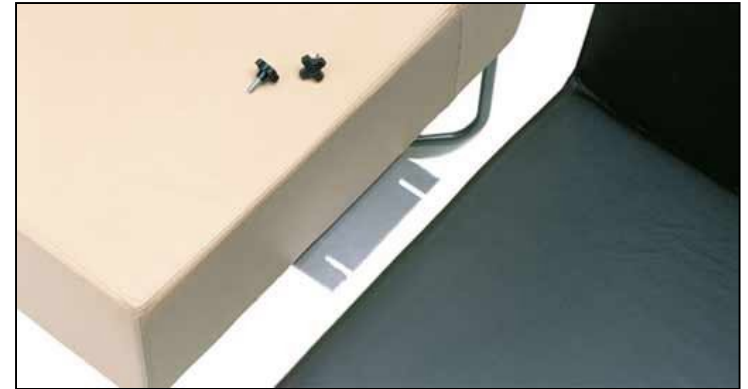

HighTower

S8002 – Lounge Chair

Ganging / Connecting Device Standard

S8002 – Lounge Chair

S8003 – Corner Unit

Ganged Bench – Three (3) Units S8020 Ottoman

S8002 – Lounge Chair

S8003 – Corner Unit

Optional "Straight" Leg Details

Havanna

					<u>LIST</u>
S8002	Havanna Lounge Chair	W 26 D 27.6 H 16.2	COM (2 ½ Yds)		1295
S8002G	Havanna Lounge Chair	W 26 D 27.6 H 16.2	Graded Textile Included		1395
S8002L	Havanna Lounge Chair	W 26 D 27.6 H 16.2	Elmosoft Leather		1695
S8003	Havanna Corner Unit	W 26 D 27.6 H 16.2	COM (3 Yds)		1550
S8003G	Havanna Corner Unit	W 26 D 27.6 H 16.2	Graded Textile Included		1670
S8003L	Havanna Corner Unit	W 26 D 27.6 H 16.2	Elmosoft Leather		1995
S8020	Havanna Ottoman	W 26 D 27.6 H 16.2	COM (2 Yds)		995
S8020G	Havanna Ottoman	W 26 D 27.6 H 16.2	Graded Textile Included		1075
S8020L	Havanna Ottoman	W 26 D 27.6 H 16.2	Elmosoft Leather		1250
S8024	Havanna Table.	W 25.6 D 25.6 H 9.05	Specify - Birch or Beach Top		795

Note: Ganging device included. Frame Silver Grey Lacquered Steel.

Special "Straight" Leg Option: Add "P" to the Style # (i.e. S8002P)