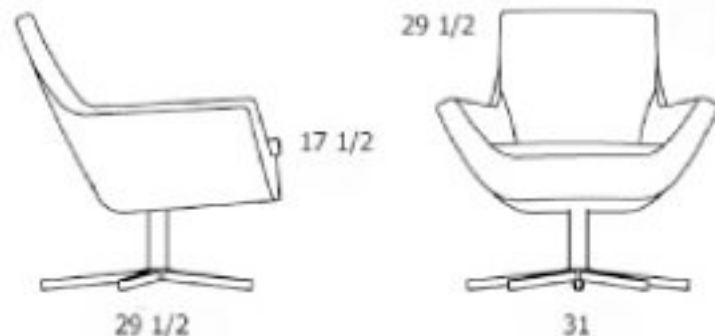

Happy Sled Base Lounge shown with Hightower Flower Table.

HighTower

Round Base Option

Happy Low Back Sled Base

Happy Low Back Swivel

Happy High Back Sled Base

Happy High Back Swivel

Happy Swivel Foot Stool

- Swivel chair available with round or 5 star base.
- Foot stool available with round or 4 star base.
- Rocking and auto return mechanisms optional.

Hightower Group LLC  
New York Design Center – 200 Lexington Avenue – Studio 1316