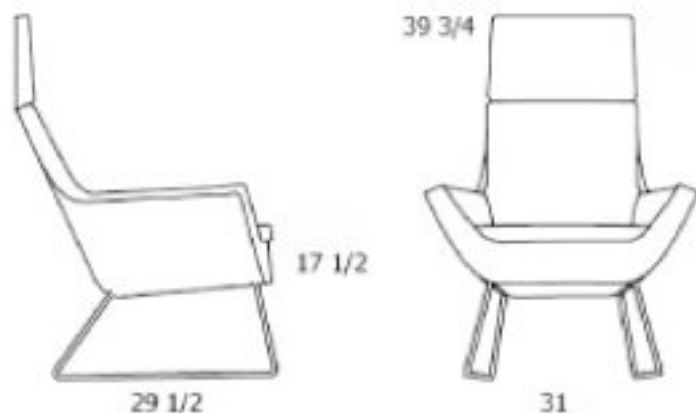

Happy Sled Base Lounge shown with Hightower Flower Table.

HighTower

Round Base Option

Happy Low Back Sled Base

Happy Low Back Swivel

Happy High Back Sled Base

Happy High Back Swivel

Happy Swivel Foot Stool

- Swivel chair available with round or 5 star base.
- Foot stool available with round or 4 star base.
- Rocking and auto return mechanisms optional.

Hightower Group LLC  
New York Design Center – 200 Lexington Avenue – Studio 1316