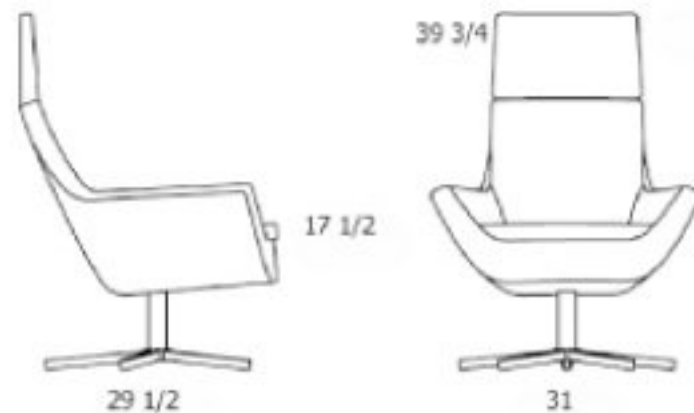

Happy Sled Base Lounge shown with Hightower Flower Table.

HighTower

Round Base Option

Happy Low Back Sled Base

Happy Low Back Swivel

Happy High Back Sled Base

Happy High Back Swivel

Happy Swivel Foot Stool

- Swivel chair available with round or 5 star base.
- Foot stool available with round or 4 star base.
- Rocking and auto return mechanisms optional.

Hightower Group LLC  
New York Design Center – 200 Lexington Avenue – Studio 1316