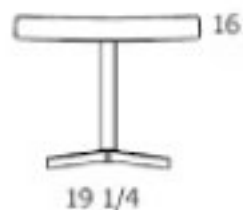

Happy Sled Base Lounge shown with Hightower Flower Table.

HighTower

Round Base Option

Happy Low Back Sled Base

Happy Low Back Swivel

Happy High Back Sled Base

Happy High Back Swivel

Happy Swivel Foot Stool

- Swivel chair available with round or 5 star base.
- Foot stool available with round or 4 star base.
- Rocking and auto return mechanisms optional.

Hightower Group LLC  
New York Design Center – 200 Lexington Avenue – Studio 1316