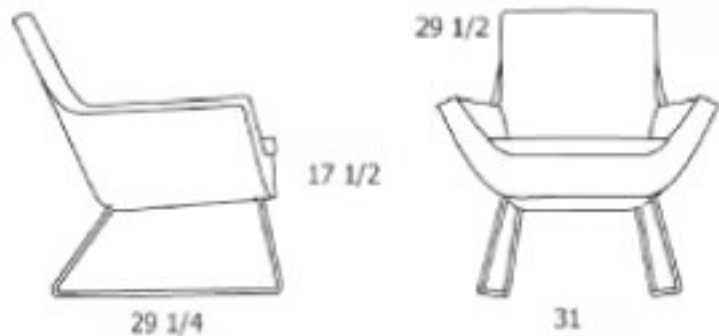

Happy Sled Base Lounge shown with Hightower Flower Table.

HighTower

Round Base Option

Happy Low Back Sled Base

Happy Low Back Swivel

Happy High Back Sled Base

Happy High Back Swivel

Happy Swivel Foot Stool

- Swivel chair available with round or 5 star base.
- Foot stool available with round or 4 star base.
- Rocking and auto return mechanisms optional.

Hightower Group LLC  
New York Design Center – 200 Lexington Avenue – Studio 1316