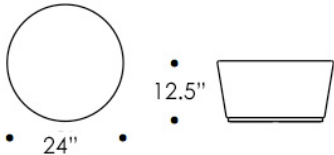

DIMENSIONS: W 37 ¾" D 28" H 27 ½" SH 15"

MATERIALS: Rotational moulded PE (Polyethylene) -100% recyclable. For high colorfastness we only use compounded materials.

# True Love Outdoor Stool

MODEL #GZ2020  
True Love Outdoor Stool

LIST  
795

PLEASE SPECIFY COLOR:

- |          |          |          |          |
|----------|----------|----------|----------|
| Black    | Orange   | Blue     | White    |
| GZ-2020K | GZ-2020G | GZ-2020B | GZ-2020W |

DIMENSIONS: Diameter 24" H 12 ½"

MATERIALS: Rotational moulded PE (Polyethylene) -100% recyclable. For high colorfastness we only use compounded materials.

HighTower

True Love Outdoor

HighTower Group • 200 Lexington Avenue • Studio 1316 • New York, NY 10016  
(P) 212.725.3509 (E) [service@hightoweraccess.com](mailto:service@hightoweraccess.com)