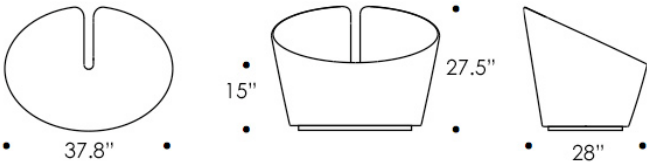

# True Love Outdoor

MODEL #GZ-2010

True Love Outdoor Lounge Chair.

List

1095

PLEASE SPECIFY COLOR:

- |          |          |          |          |
|----------|----------|----------|----------|
| Black    | Orange   | Blue     | White    |
| GZ-2010K | GZ-2010G | GZ-2010B | GZ-2010W |

DIMENSIONS: W 37 ¾" D 28" H 27 ½" SH 15"

MATERIALS: Rotational moulded PE (Polyethylene) -100% recyclable. For high colorfastness we only use compounded materials.

DIMENSIONS: Diameter 24" H 12 ½"

MATERIALS: Rotational moulded PE (Polyethylene) -100% recyclable. For high colorfastness we only use compounded materials.

HighTower

True Love Outdoor

HighTower Group • 200 Lexington Avenue • Studio 1316 • New York, NY 10016  
(P) 212.725.3509 (E) [service@hightoweraccess.com](mailto:service@hightoweraccess.com)