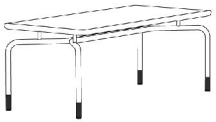

MO8636 Sea Table. L 42 1/2 W 19 3/4 H 15 3/4 Linking with MO8603 & MO8613. Mirror Chrome Base. 950
Specify Top: Black or White Lacquered, Laminate (Black, White or Red), Maple - Clear Lacquer (+400 LIST)