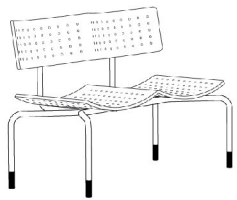

MO8632 Sea Table. Oval L 51 1/4 W 19 3/4 H 15 3/4 Free Standing. Mirror Chrome Base or Black Powdercoat Base. 995
Specify Top: Black or White Lacquered, Laminate (Black, White or Red), Maple - Clear Lacquer (+500 LIST)

Hightower Group LLC

New York Design Center – 200 Lexington Avenue – Studio 1316 – New York, NY 10016

(P) 212.725.3509 (E) service@hightoweraccess.com

Sea

LIST

MO8613 Sea 2 Seater Sofa. W 44 D 20 H 31 1/2 SH 15 1/4 Solid Wood Seat & Back
Specify Finish: Maple - Clear Lacquered, Black or White Lacquered. Base Mirror Chrome or Black Powdercoat

2195

MO8613B Sea 2 Seater Sofa. W 44 D 20 H 31 1/2 SH 15 1/4 Wood Seat & Back With Holes
Specify Finish: Maple - Clear Lacquered, Black or White Lacquered. Base Mirror Chrome or Black Powdercoat

2295

MO8613C Sea 2 Seater Sofa. W 44 D 20 H 31 1/2 SH 15 1/4 Upholstered Seat & Back
Specify Finish On Exposed Seat Back: Maple - Clear Lacquered, Black or White Lacquered.
Base Mirror Chrome or Black Powdercoat. COM (2 1/4 yds) Graded Textile (+150 LIST)