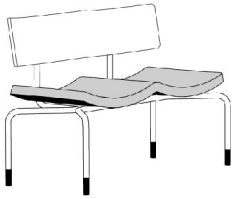

2495

MO8613D Sea 2 Seater Sofa. W 44 D 20 H 31 1/2 SH 15 1/4 Upholstered Seat & Wood Back With Holes
Specify Finish On Seat Back: Maple - Clear Lacquered, Black or White Lacquered.
Base Mirror Chrome or Black Powdercoat. COM (1 1/2 yds) Graded Textile (+100 LIST)

2395

Hightower Group LLC

New York Design Center – 200 Lexington Avenue – Studio 1316 – New York, NY 10016

(P) 212.725.3509 (E) service@hightoweraccess.com

Sea

LIST

MO8613E Sea 2 Seater Sofa. W 44 D 20 H 31 1/2 SH 15 1/4 Solid Wood Back Upholstered Seat
Specify Finish On Seat Back: Maple - Clear Lacquered, Black or White Lacquered.
Base Mirror Chrome or Black Powdercoat. COM (1 1/2 yds) Graded Textile (+100 LIST)

2495

MO8603 Sea 2 Seater Bench. W 44 D 20 H 19 1/4 SH 15 1/4 Wood Seat (No Holes)
Specify Finish: Maple - Clear Lacquered, Black or White Lacquered. Base Mirror Chrome or Black Powdercoat

1575

MO8603B Sea 2 Seater Bench. W 44 D 20 H 19 1/4 SH 15 1/4 Wood Seat With Holes
Specify Finish: Maple - Clear Lacquered, Black or White Lacquered. Base Mirror Chrome or Black Powdercoat