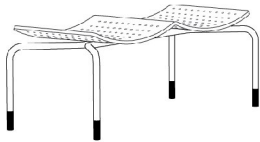

2395

Hightower Group LLC

New York Design Center – 200 Lexington Avenue – Studio 1316 – New York, NY 10016

(P) 212.725.3509 (E) service@hightoweraccess.com

Sea

LIST

MO8613E Sea 2 Seater Sofa. W 44 D 20 H 31 1/2 SH 15 1/4 Solid Wood Back Upholstered Seat
Specify Finish On Seat Back: Maple - Clear Lacquered, Black or White Lacquered.
Base Mirror Chrome or Black Powdercoat. COM (1 1/2 yds) Graded Textile (+100 LIST)

2495

MO8603 Sea 2 Seater Bench. W 44 D 20 H 19 1/4 SH 15 1/4 Wood Seat (No Holes)
Specify Finish: Maple - Clear Lacquered, Black or White Lacquered. Base Mirror Chrome or Black Powdercoat

1575

MO8603B Sea 2 Seater Bench. W 44 D 20 H 19 1/4 SH 15 1/4 Wood Seat With Holes
Specify Finish: Maple - Clear Lacquered, Black or White Lacquered. Base Mirror Chrome or Black Powdercoat

1595

MO8603C Sea 2 Seater Bench. W 44 D 20 H 19 1/4 SH 15 1/4 Upholstered Seat - Black Underside
COM (1 1/2 yds) Graded Textile (+100 LIST) Base Mirror Chrome or Black Powdercoat

1750

Note: MO8623 Linking Device – Double Black Foot (Must Order Pair To Link)