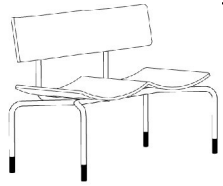

Hightower Group LLC

New York Design Center – 200 Lexington Avenue – Studio 1316 – New York, NY 10016

(P) 212.725.3509 (E) service@hightoweraccess.com

Sea

LIST

MO8613 Sea 2 Seater Sofa. W 44 D 20 H 31 1/2 SH 15 1/4 Solid Wood Seat & Back
Specify Finish: Maple - Clear Lacquered, Black or White Lacquered. Base Mirror Chrome or Black Powdercoat

2195

MO8613B Sea 2 Seater Sofa. W 44 D 20 H 31 1/2 SH 15 1/4 Wood Seat & Back With Holes
Specify Finish: Maple - Clear Lacquered, Black or White Lacquered. Base Mirror Chrome or Black Powdercoat

2295

MO8613C Sea 2 Seater Sofa. W 44 D 20 H 31 1/2 SH 15 1/4 Upholstered Seat & Back
Specify Finish On Exposed Seat Back: Maple - Clear Lacquered, Black or White Lacquered.
Base Mirror Chrome or Black Powdercoat. COM (2 1/4 yds) Graded Textile (+150 LIST)