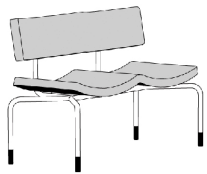

Hightower Group LLC

New York Design Center – 200 Lexington Avenue – Studio 1316 – New York, NY 10016

(P) 212.725.3509 (E) service@hightoweraccess.com

Sea

LIST

MO8613 Sea 2 Seater Sofa. W 44 D 20 H 31 1/2 SH 15 1/4 Solid Wood Seat & Back
Specify Finish: Maple - Clear Lacquered, Black or White Lacquered. Base Mirror Chrome or Black Powdercoat

2195

MO8613B Sea 2 Seater Sofa. W 44 D 20 H 31 1/2 SH 15 1/4 Wood Seat & Back With Holes
Specify Finish: Maple - Clear Lacquered, Black or White Lacquered. Base Mirror Chrome or Black Powdercoat

2295

MO8613C Sea 2 Seater Sofa. W 44 D 20 H 31 1/2 SH 15 1/4 Upholstered Seat & Back
Specify Finish On Exposed Seat Back: Maple - Clear Lacquered, Black or White Lacquered.
Base Mirror Chrome or Black Powdercoat. COM (2 1/4 yds) Graded Textile (+150 LIST)

2495

MO8613D Sea 2 Seater Sofa. W 44 D 20 H 31 1/2 SH 15 1/4 Upholstered Seat & Wood Back With Holes
Specify Finish On Seat Back: Maple - Clear Lacquered, Black or White Lacquered.
Base Mirror Chrome or Black Powdercoat. COM (1 1/2 yds) Graded Textile (+100 LIST)

2395

Hightower Group LLC

New York Design Center – 200 Lexington Avenue – Studio 1316 – New York, NY 10016

(P) 212.725.3509 (E) service@hightoweraccess.com

Sea

LIST

MO8613E Sea 2 Seater Sofa. W 44 D 20 H 31 1/2 SH 15 1/4 Solid Wood Back Upholstered Seat
Specify Finish On Seat Back: Maple - Clear Lacquered, Black or White Lacquered.
Base Mirror Chrome or Black Powdercoat. COM (1 1/2 yds) Graded Textile (+100 LIST)