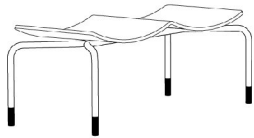

2495

MO8613D Sea 2 Seater Sofa. W 44 D 20 H 31 1/2 SH 15 1/4 Upholstered Seat & Wood Back With Holes
Specify Finish On Seat Back: Maple - Clear Lacquered, Black or White Lacquered.
Base Mirror Chrome or Black Powdercoat. COM (1 1/2 yds) Graded Textile (+100 LIST)

2395

Hightower Group LLC

New York Design Center – 200 Lexington Avenue – Studio 1316 – New York, NY 10016

(P) 212.725.3509 (E) service@hightoweraccess.com

Sea

LIST

MO8613E Sea 2 Seater Sofa. W 44 D 20 H 31 1/2 SH 15 1/4 Solid Wood Back Upholstered Seat
Specify Finish On Seat Back: Maple - Clear Lacquered, Black or White Lacquered.
Base Mirror Chrome or Black Powdercoat. COM (1 1/2 yds) Graded Textile (+100 LIST)

2495

MO8603 Sea 2 Seater Bench. W 44 D 20 H 19 1/4 SH 15 1/4 Wood Seat (No Holes)
Specify Finish: Maple - Clear Lacquered, Black or White Lacquered. Base Mirror Chrome or Black Powdercoat

1575

MO8603B Sea 2 Seater Bench. W 44 D 20 H 19 1/4 SH 15 1/4 Wood Seat With Holes
Specify Finish: Maple - Clear Lacquered, Black or White Lacquered. Base Mirror Chrome or Black Powdercoat