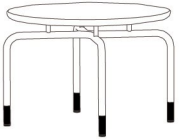

M08603B Sea Two Seater Bench w/ Holes. Maple - Clear Lacquer or Black Lacquered
Dimensions: W 44 D 18 H 19 1/4 SH 15 1/4

M08603C Sea Two Seater Bench - Fully Upholstered.
Dimensions: W 44 D 18 H 19 1/4 SH 15 1/4

Sea Tandem Wall Beam Seating & Table Collection

Hightower Group LLC

New York Design Center – 200 Lexington Avenue – Studio 1316 – New York, NY 10016

(P) 212.725.3509 (E) service@hightoweraccess.com

Sea

LIST

MO8632 Sea Table. Diameter 18 1/2 H 17 1/4 Linking with MO8603 & MO8613. Mirror Chrome Base. Revolving. 1195
Specify Top: Black or White Lacquered, Laminate (Black, White or Red), Clear Glass (+200 LIST), Maple (+200 LIST)

MO8634 Sea Table. Diameter 23 1/2 H 15 3/4 Free Standing. Mirror Chrome or Black Powdercoat Base. 995
Specify Top: Black or White Lacquered, Laminate (Black, White or Red), Maple - Clear Lacquer (+200 LIST)