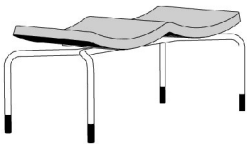

2395

Hightower Group LLC

New York Design Center – 200 Lexington Avenue – Studio 1316 – New York, NY 10016

(P) 212.725.3509 (E) service@hightoweraccess.com

Sea

LIST

MO8613E Sea 2 Seater Sofa. W 44 D 20 H 31 1/2 SH 15 1/4 Solid Wood Back Upholstered Seat
Specify Finish On Seat Back: Maple - Clear Lacquered, Black or White Lacquered.
Base Mirror Chrome or Black Powdercoat. COM (1 1/2 yds) Graded Textile (+100 LIST)

2495

MO8603 Sea 2 Seater Bench. W 44 D 20 H 19 1/4 SH 15 1/4 Wood Seat (No Holes)
Specify Finish: Maple - Clear Lacquered, Black or White Lacquered. Base Mirror Chrome or Black Powdercoat

1575

MO8603B Sea 2 Seater Bench. W 44 D 20 H 19 1/4 SH 15 1/4 Wood Seat With Holes
Specify Finish: Maple - Clear Lacquered, Black or White Lacquered. Base Mirror Chrome or Black Powdercoat

1595

MO8603C Sea 2 Seater Bench. W 44 D 20 H 19 1/4 SH 15 1/4 Upholstered Seat - Black Underside
COM (1 1/2 yds) Graded Textile (+100 LIST) Base Mirror Chrome or Black Powdercoat

1750

Note: MO8623 Linking Device – Double Black Foot (Must Order Pair To Link)