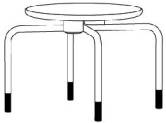

M08603B Sea Two Seater Bench w/ Holes. Maple - Clear Lacquer or Black Lacquered
Dimensions: W 44 D 18 H 19 1/4 SH 15 1/4

M08603C Sea Two Seater Bench - Fully Upholstered.
Dimensions: W 44 D 18 H 19 1/4 SH 15 1/4

Sea Tandem Wall Beam Seating & Table Collection

Hightower Group LLC

New York Design Center – 200 Lexington Avenue – Studio 1316 – New York, NY 10016

(P) 212.725.3509 (E) service@hightoweraccess.com

Sea

LIST

MO8632 Sea Table. Diameter 18 1/2 H 17 1/4 Linking with MO8603 & MO8613. Mirror Chrome Base. Revolving. 1195
Specify Top: Black or White Lacquered, Laminate (Black, White or Red), Clear Glass (+200 LIST), Maple (+200 LIST)

MO8634 Sea Table. Diameter 23 1/2 H 15 3/4 Free Standing. Mirror Chrome or Black Powdercoat Base. 995
Specify Top: Black or White Lacquered, Laminate (Black, White or Red), Maple - Clear Lacquer (+200 LIST)