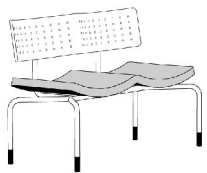

Hightower Group LLC

New York Design Center – 200 Lexington Avenue – Studio 1316 – New York, NY 10016

(P) 212.725.3509 (E) service@hightoweraccess.com

Sea

LIST

MO8613 Sea 2 Seater Sofa. W 44 D 20 H 31 1/2 SH 15 1/4 Solid Wood Seat & Back
Specify Finish: Maple - Clear Lacquered, Black or White Lacquered. Base Mirror Chrome or Black Powdercoat

2195

MO8613B Sea 2 Seater Sofa. W 44 D 20 H 31 1/2 SH 15 1/4 Wood Seat & Back With Holes
Specify Finish: Maple - Clear Lacquered, Black or White Lacquered. Base Mirror Chrome or Black Powdercoat

2295

MO8613C Sea 2 Seater Sofa. W 44 D 20 H 31 1/2 SH 15 1/4 Upholstered Seat & Back
Specify Finish On Exposed Seat Back: Maple - Clear Lacquered, Black or White Lacquered.
Base Mirror Chrome or Black Powdercoat. COM (2 1/4 yds) Graded Textile (+150 LIST)

2495

MO8613D Sea 2 Seater Sofa. W 44 D 20 H 31 1/2 SH 15 1/4 Upholstered Seat & Wood Back With Holes
Specify Finish On Seat Back: Maple - Clear Lacquered, Black or White Lacquered.
Base Mirror Chrome or Black Powdercoat. COM (1 1/2 yds) Graded Textile (+100 LIST)

2395

Hightower Group LLC

New York Design Center – 200 Lexington Avenue – Studio 1316 – New York, NY 10016

(P) 212.725.3509 (E) service@hightoweraccess.com

Sea

LIST

MO8613E Sea 2 Seater Sofa. W 44 D 20 H 31 1/2 SH 15 1/4 Solid Wood Back Upholstered Seat
Specify Finish On Seat Back: Maple - Clear Lacquered, Black or White Lacquered.
Base Mirror Chrome or Black Powdercoat. COM (1 1/2 yds) Graded Textile (+100 LIST)