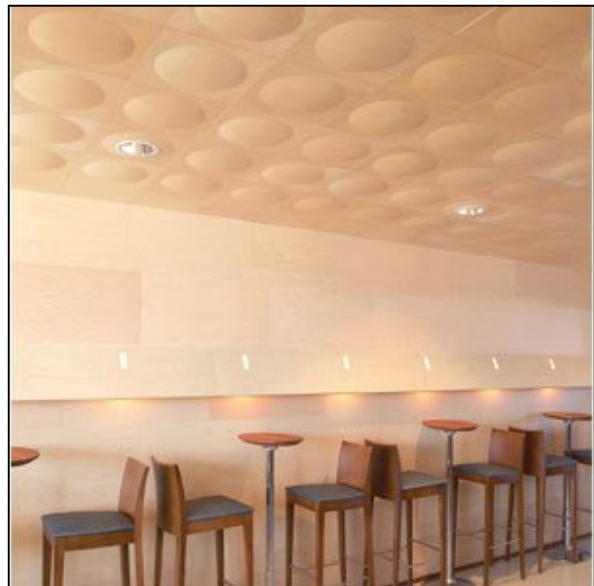

Pop is a three dimensional, form pressed plywood element for modern interior decoration with wood.

- Manufactured in Finland with strict adherence to environmental standards and best practices. Distributed locally from High Point, NC.
- Panel Dimension 15 3/4 X 15 3/4 .
- Panels are unfinished sustainable birch veneer.
- Finishing can be done locally or by contract with Hightower.
- Matching flat panels are available as a special order product.
- Smaller 1/4 scale panels also available special order, dimension 7 7/8 X 7 7/8
- Panel elements are mounted with concealed aluminum fittings which provide a neat edge. Fittings are included in panel price and shipped complete. No reveal between panels.
- Elements can be applied as wall decoration, ceiling detail or as a material for construction of furniture or custom designed products.

HighTower

Pop Panels

HighTower

Pop Panels

POP panels provide warmth and decorative interest to a wide range of environments.

The ability to access unfinished birch panels and stain to match wood finishes, corporate or university colors is an added plus.

Pop Panels

POP Panel Aluminum Installation Fittings

Single Edge

Dual Connection

Model #		Net Price
B41	POP Panel 15 3/4 X 15 3/4 Unfinished Birch	69
FB41	FLAT Panel 15 3/4 X 15 3/4 Unfinished Birch	69
B21	POP Panel 7 7/8 X 7 7/8 Unfinished Birch	42

Fast Track Installation Profiles

Pop Panel pricing includes installation hardware. Several one foot aluminum profiles are shipped in each case.

To improve installation time by 70% - 80% we suggest purchase additional "Fast Track" profiles (5 feet in length). This will allow multiple panels to install on one longer profile.