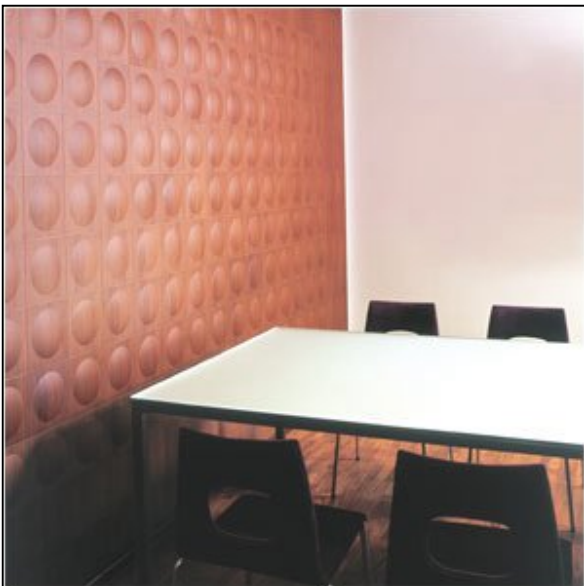

Pop is a three dimensional, form pressed plywood element for modern interior decoration with wood.

- Manufactured in Finland with strict adherence to environmental standards and best practices. Distributed locally from High Point, NC.
- Panel Dimension 15 3/4 X 15 3/4 .
- Panels are unfinished sustainable birch veneer.
- Finishing can be done locally or by contract with Hightower.
- Matching flat panels are available as a special order product.
- Smaller 1/4 scale panels also available special order, dimension 7 7/8 X 7 7/8
- Panel elements are mounted with concealed aluminum fittings which provide a neat edge. Fittings are included in panel price and shipped complete. No reveal between panels.
- Elements can be applied as wall decoration, ceiling detail or as a material for construction of furniture or custom designed products.

HighTower

Pop Panels

HighTower

Pop Panels

POP panels provide warmth and decorative interest to a wide range of environments.

The ability to access unfinished birch panels and stain to match wood finishes, corporate or university colors is an added plus.

Fast Track Installation Profiles

Pop Panel pricing includes installation hardware. Several one foot aluminum profiles are shipped in each case.

To improve installation time by 70% - 80% we suggest purchase additional "Fast Track" profiles (5 feet in length). This will allow multiple panels to install on one longer profile.