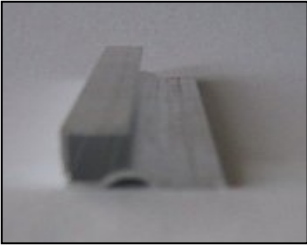

Pop is a three dimensional, form pressed plywood element for modern interior decoration with wood.

- Manufactured in Finland with strict adherence to environmental standards and best practices. Distributed locally from High Point, NC.
- Panel Dimension 15 3/4 X 15 3/4 .
- Panels are unfinished sustainable birch veneer.
- Finishing can be done locally or by contract with Hightower.
- Matching flat panels are available as a special order product.
- Smaller 1/4 scale panels also available special order, dimension 7 7/8 X 7 7/8
- Panel elements are mounted with concealed aluminum fittings which provide a neat edge. Fittings are included in panel price and shipped complete. No reveal between panels.
- Elements can be applied as wall decoration, ceiling detail or as a material for construction of furniture or custom designed products.

HighTower

Pop Panels

HighTower

Pop Panels

POP panels provide warmth and decorative interest to a wide range of environments.

The ability to access unfinished birch panels and stain to match wood finishes, corporate or university colors is an added plus.

Pop Panels

POP Panel Aluminum Installation Fittings

Single Edge

Dual Connection

Model #		Net Price
B41	POP Panel 15 3/4 X 15 3/4 Unfinished Birch	69
FB41	FLAT Panel 15 3/4 X 15 3/4 Unfinished Birch	69
B21	POP Panel 7 7/8 X 7 7/8 Unfinished Birch	42

Fast Track Installation Profiles

Pop Panel pricing includes installation hardware. Several one foot aluminum profiles are shipped in each case.

To improve installation time by 70% - 80% we suggest purchase additional "Fast Track" profiles (5 feet in length). This will allow multiple panels to install on one longer profile.