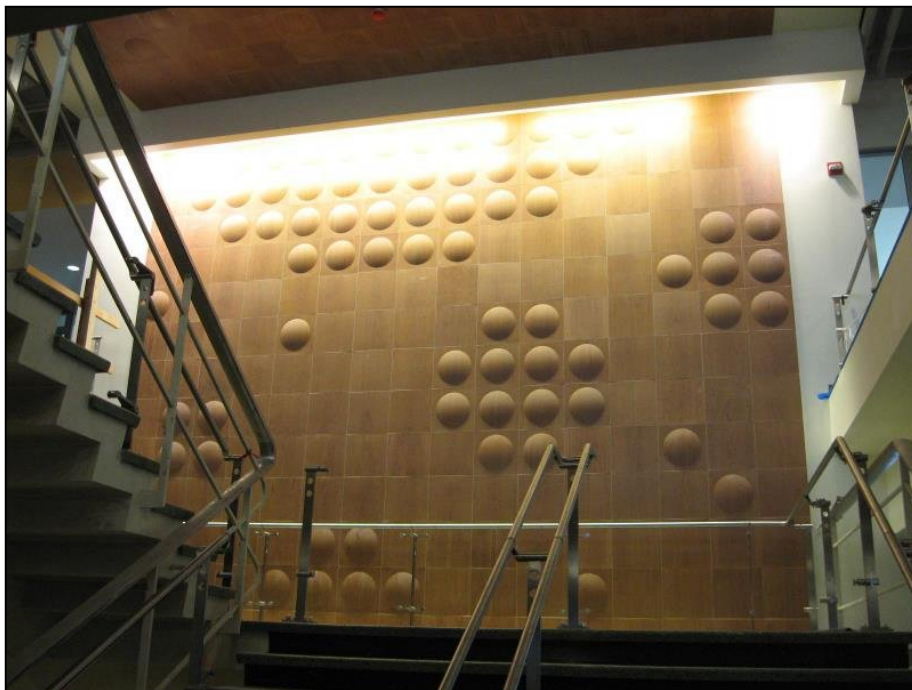

Pop is a three dimensional, form pressed plywood element for modern interior decoration with wood.

- Manufactured in Finland with strict adherence to environmental standards and best practices. Distributed locally from High Point, NC.
- Panel Dimension 15 3/4 X 15 3/4 .
- Panels are unfinished sustainable birch veneer.
- Finishing can be done locally or by contract with Hightower.
- Matching flat panels are available as a special order product.
- Smaller 1/4 scale panels also available special order, dimension 7 7/8 X 7 7/8
- Panel elements are mounted with concealed aluminum fittings which provide a neat edge. Fittings are included in panel price and shipped complete. No reveal between panels.
- Elements can be applied as wall decoration, ceiling detail or as a material for construction of furniture or custom designed products.

HighTower

Pop Panels

HighTower

Pop Panels

POP panels provide warmth and decorative interest to a wide range of environments.

The ability to access unfinished birch panels and stain to match wood finishes, corporate or university colors is an added plus.

Pop Panels

POP Panel Aluminum Installation Fittings

Single Edge

Dual Connection

Model #		Net Price
B41	POP Panel 15 3/4 X 15 3/4 Unfinished Birch	69
FB41	FLAT Panel 15 3/4 X 15 3/4 Unfinished Birch	69
B21	POP Panel 7 7/8 X 7 7/8 Unfinished Birch	42

Fast Track Installation Profiles

Pop Panel pricing includes installation hardware. Several one foot aluminum profiles are shipped in each case.

To improve installation time by 70% - 80% we suggest purchase additional "Fast Track" profiles (5 feet in length). This will allow multiple panels to install on one longer profile.