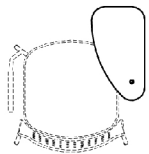

Hightower Group LLC

New York Design Center – 200 Lexington Avenue – Studio 1316 – New York, NY 10016

(P) 212.725.3509 (E) service@hightoweraccess.com

Parade

		LIST
MO8511	Parade Guest Chair. Wood Back. Upholstered Seat. COM (1/2 yd) W 20 1/2 D 20 H 33 SH 17 3/4	825
MO8511G	Parade Guest Chair. Wood Back. Upholstered Seat. Graded Textile W 20 1/2 D 20 H 33 SH 17 3/4	850
MO8513	Parade Guest Arm Chair. Wood Back. Upholstered Seat. COM (1/2 yd) W 20 1/2 D 20 H 33 SH 17 3/4	950
MO8513G	Parade Guest Arm Chair. Wood Back. Upholstered Seat. Graded Textile W 20 1/2 D 20 H 33 SH 17 3/4	975

Stackable ten (10) high. Transport dolly available.

Maple Seat, Back and Arms Standard. Clear Lacquered Standard. White or Black Lacquered +75 LIST

Black Powder Coat Legs Standard. Chrome or Aluminum Powder Coat +65 LIST

Accessories

MO8529	Transport Dolly D 31 1/2 W 21 3/4 H 78 3/4 Black Steel Frame 21 Chair Capacity.	995
MO8519	Fixed Writing Tablet For Parade MO 8513 14 1/2 X 9 1/2 Maple Wood - Clear Lacquer	275

MO852977	Linking Device for MO8511	75
MO852976	Linking Device for MO8513	75