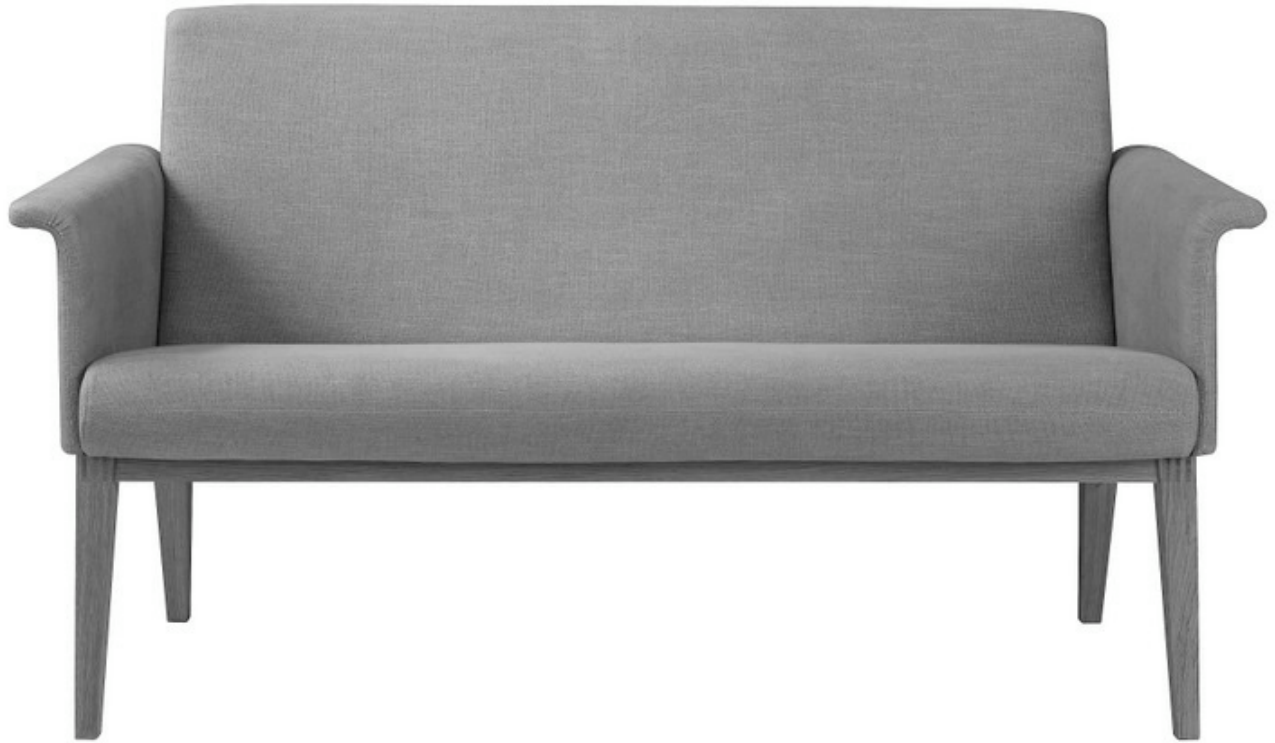

Model #SS-525

Hightower Lazy Lounge Chair    W 27 ½ D 30 ½ H 30 ¼ SH 17 ½    COM ( 2 ½ yds )

Hightower Ecosoft Leather (42 Colors)    No COL..

Beech Base Standard.    Finish options; clear lacquer, black, walnut, or cherry.

Base may also be specified in solid oak w/ clear lacquer +50 LIST

COM	Leather	3	4	5	6	7	8	9	10
1695	2470	1745	1798	1953	2028	2118	2188	3005	2370
11	12	13	14	15	16	17	18	19	
2520	2570	2646	2722	2798	2873	2950	3105	3183	

Model #SS-526

Hightower Lazy Sofa    W 56 D 30 ½ H 30 ¼ SH 17 ½                    COM ( 4 yds )

Hightower Ecosoft Leather (42 Colors)    No COL..

Beech Base Standard.    Finish options; clear lacquer, black, walnut, or cherry.