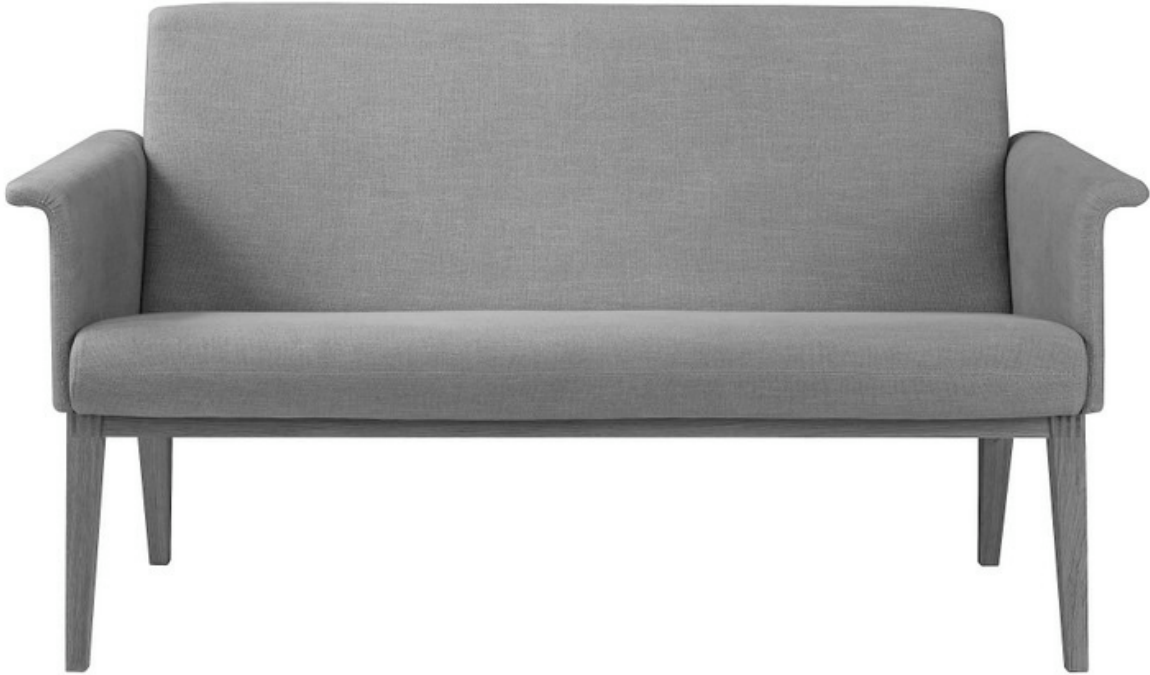

Hightower Ecosoft Leather (42 Colors) No COL..

Beech Base Standard. Finish options; clear lacquer, black, walnut, or cherry.

Base may also be specified in solid oak w/ clear lacquer +50 LIST

COM	Leather	3	4	5	6	7	8	9	10
2195	2995	2245	2398	2453	2528	2618	2688	2705	2870
11	12	13	14	15	16	17	18	19	
3020	3170	3246	3322	3398	3473	3550	3705	3883	

HighTower

Lazy

Model #SS-526

Hightower Lazy Sofa W 56 D 30 1/2 H 30 1/4 SH 17 1/2 COM (4 yds)

Hightower Ecosoft Leather (42 Colors) No COL..

Beech Base Standard. Finish options; clear lacquer, black, walnut, or cherry.