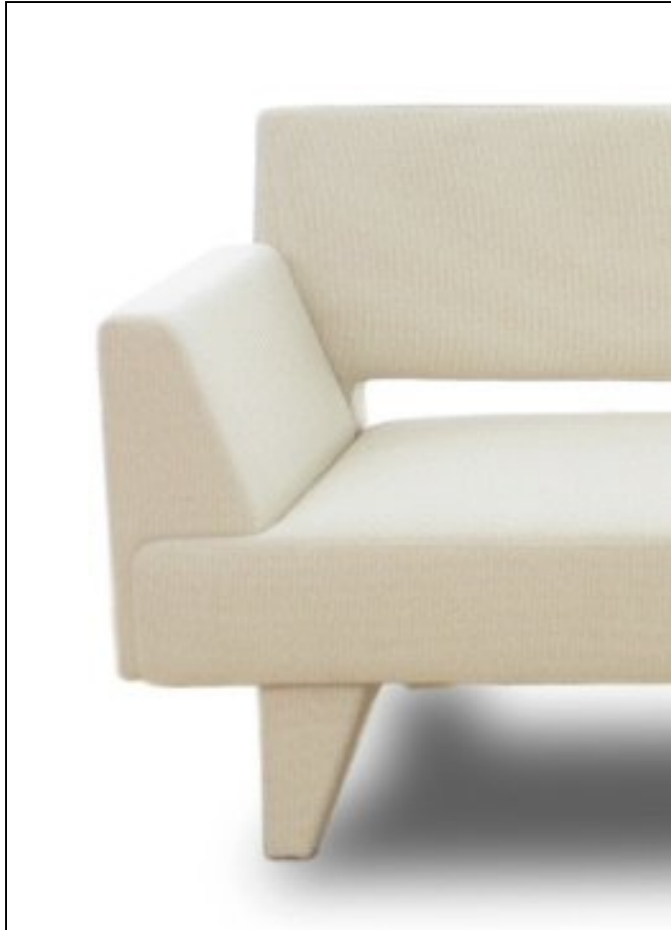

HighTower

HighTower

Fully Upholstered Leg Option

Reclined Daybed Position

Hightower Group
New York Design Center
200 Lexington Avenue - Suite 1316
New York NY 10016

(P) 212.725.3509 (F) 206.260.3287 (E) service@hightoweraccess.com

JUST

S9837 Sofa. COM 8 ½ yds. L 89 ¾ D 35 ½ H 29.5 SH 15 ¾

COM	4	5	6	7	8	9	10
5995	6607	6871	7126	7432	7670	7933	8290

S9838 Grande Ottoman. COM 2 yds. L 44 ¾ D 26 ¼ H 15 ¾

COM	4	5	6	7	8	9	10
1950	2094	2156	2616	2288	2344	2406	2490

Chrome Frame Standard. Optional fully upholstered legs (add 1 yard COM).

- COM subject to approval.
- Sofa Has Three Position Back Adjustment.
- Ability To Drop Back To Full Horizontal Position / Daybed (Bed dimensions 78 ¾ X 42 ½)
- Great sofa for high profile lobbies or private homes or offices that want the benefit of a day bed.