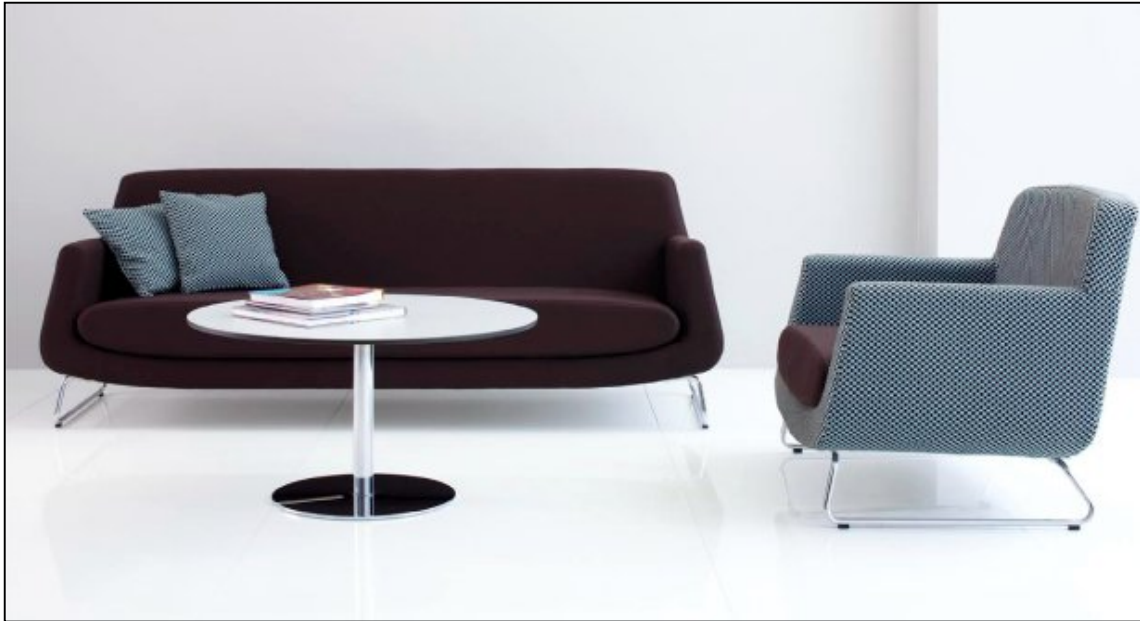

HighTower

Jefferson Lounge

HighTower Group • 200 Lexington Avenue • Studio 1316 • New York, NY 10016
(P) 212.725.3509 (E) service@hightoweraccess.com