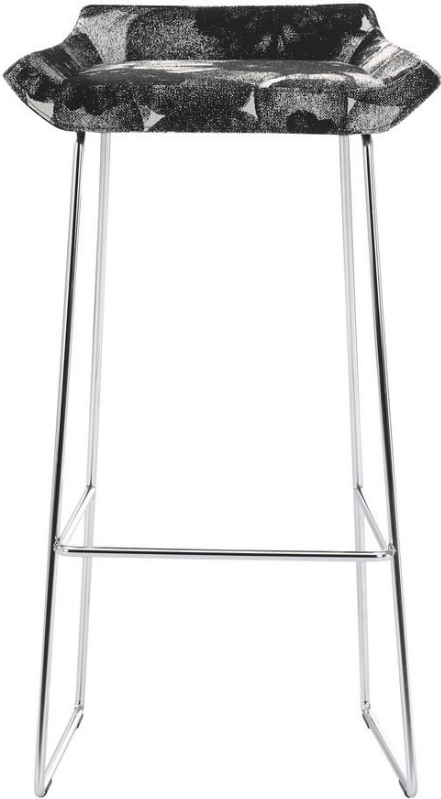

Happy Bar Stool

Model #SB-300

Happy Bar Stool w/ Sled Base

Width: 19 Depth: 21 Height: 32 ½
 Hightower Ecosoft Leather (42 Colors) No COL.

COM (1 yd)
 Stainless Steel Base

COM	COL	3	4	5	6	7	8	9	10
995	N/A	1036	1067	1098	1128	1164	1192	1223	1265
11	12	13	14	15	16	17	18	19	Leather
1325	1345	1375	1406	1436	1466	1497	1559	1590	1195

Happy can be specified to meet CAL133 certification

Happy Bar Stool

Model #SB-301

Happy Counter Stool w/ Sled Base

Width: 19 Depth: 21 Height: 28 ½
 Hightower Ecosoft Leather (42 Colors) No COL.

COM (1 yd)
 Stainless Steel Base

Open Tables

LIST

SB402	Open Low Table. Diameter 23 ½ H 17 ½	795
SB403	Open Table. Diameter 23 ½ H 28 ½	855
SB401	Open Counter Table. Diameter 23 ½ H 35 ½	895
SB400	Open Bar Table. Diameter 23 ½ H 41 ½	950

White Laminate Top Standard. Grey Silver Powdercoat Stand/ Base standard. Chrome +175 LIST
 Stained Walnut or Solid Walnut Tops available as standard special +350 LIST – Minimum 12 tables.