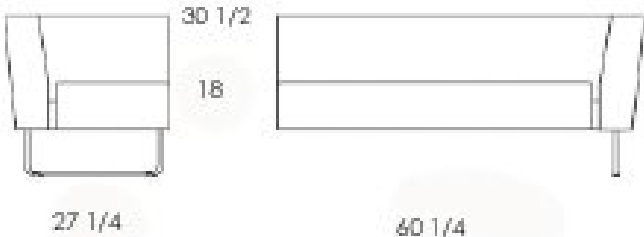

281-12 Left section 1 seater, linking

281-13 Right section 1 seater, free standing

COM: 3 ¼ yds.

COM	Leather	3	4	5	6
1695	2560	1824	1920	2025	2135
7	8	9	10	11	12
2265	2345	2432	2576	2798	2890

281-14 Left section 1 seater, free standing

281-15 Easy chair without armrests

281-16 Section 1 seater w/o armrests, linking right side

281-17 Section 1 seater w/o armrests, linking left side

281-18 Section 1 seater w/o armrests, linking both sides

COM: 2 ¼ yds.

COM	Leather	3	4	5	6
1350	1995	1442	1512	1582	1649
7	8	9	10	11	12
1730	1793	1863	1958	2093	2138

When linking, we deliver legs/sled base for one side only.

281-41 Right section 2 seater, linking