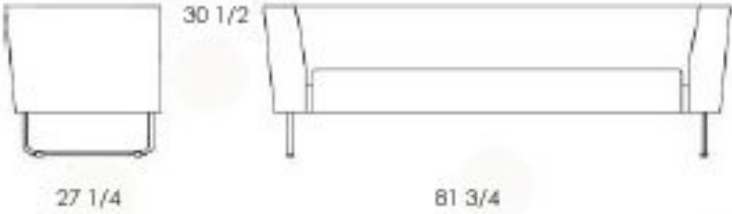

281-06 Sofa, 2 seater

COM: 5 3/4 yds.

COM	Leather	3	4	5	6
2885	4565	3121	3299	3477	3650
7	8	9	10	11	12
3857	4018	4196	4438	4783	4898

HighTower

Gap Cafe

281-08 Sofa, 3 seater

COM: 6 1/2 yds.

COM	Leather	3	4	5	6
3545	5325	3812	4013	4215	4410
7	8	9	10	11	12
4644	4826	5027	5300	5690	5820

281-03 Corner section

COM: 3 yds.

COM	Leather	3	4	5	6
1675	2535	1798	1891	1984	2074
7	8	9	10	11	12
2182	2266	2359	2485	2665	2725

281-11 Right section 1 seater, linking

COM: 3 1/4 yds.

COM	Leather	3	4	5	6
1695	2560	1824	1920	2025	2135
7	8	9	10	11	12
2265	2345	2432	2576	2798	2890

281-12 Left section 1 seater, linking

281-13 Right section 1 seater, free standing

COM: 3 ¼ yds.

COM	Leather	3	4	5	6
1695	2560	1824	1920	2025	2135
7	8	9	10	11	12
2265	2345	2432	2576	2798	2890

281-14 Left section 1 seater, free standing

281-15 Easy chair without armrests

281-16 Section 1 seater w/o armrests, linking right side

281-17 Section 1 seater w/o armrests, linking left side

281-18 Section 1 seater w/o armrests, linking both sides