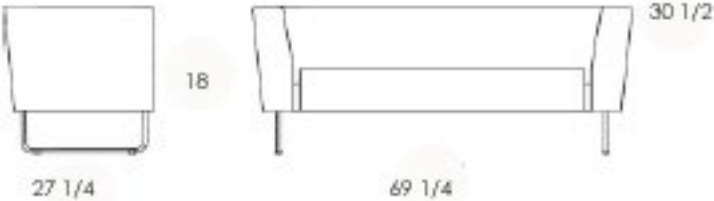

281-06 Sofa, 2 seater

COM: 5 3/4 yds.

COM	Leather	3	4	5	6
2885	4565	3121	3299	3477	3650
7	8	9	10	11	12
3857	4018	4196	4438	4783	4898

HighTower

Gap Cafe

281-08 Sofa, 3 seater

COM: 6 1/2 yds.

COM	Leather	3	4	5	6
3545	5325	3812	4013	4215	4410
7	8	9	10	11	12
4644	4826	5027	5300	5690	5820

281-03 Corner section

COM: 3 yds.

COM	Leather	3	4	5	6
1675	2535	1798	1891	1984	2074
7	8	9	10	11	12
2182	2266	2359	2485	2665	2725

281-11 Right section 1 seater, linking

COM: 3 1/4 yds.

COM	Leather	3	4	5	6
1695	2560	1824	1920	2025	2135
7	8	9	10	11	12
2265	2345	2432	2576	2798	2890