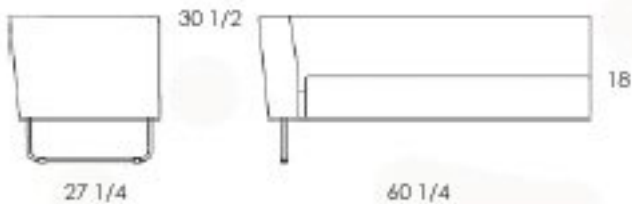

281-42 Left section 2 seater, linking