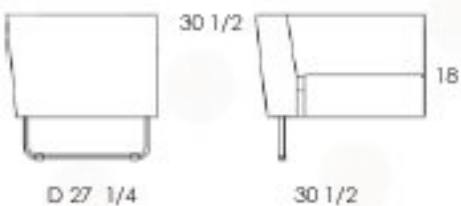

281-12 Left section 1 seater, linking