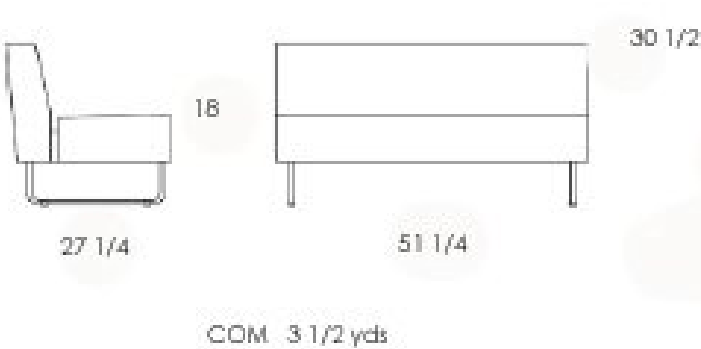

COM: 2 ¼ yds.

COM	Leather	3	4	5	6
1350	1995	1442	1512	1582	1649
7	8	9	10	11	12
1730	1793	1863	1958	2093	2138

When linking, we deliver legs/sled base for one side only.

281-41 Right section 2 seater, linking

COM: 4 1/2 yds

281-42 Left section 2 seater, linking

COM	Leather	3	4	5	6
2650	3995	2835	2974	3114	3249
7	8	9	10	11	12
3411	3537	3676	3865	4135	4225

All models on this page are same pricing

281-43 Right section 2 seater, free standing

281-44 Left section 2 seater, free standing

281-45 Sofa 2 seater without armrests

- 281-46 Section 2 seater w/o armrests, linking right side**
- 281-47 Section 2 seater w/o armrests, linking left side**
- 281-48 Section 2 seater w/o armrests, linking both sides**