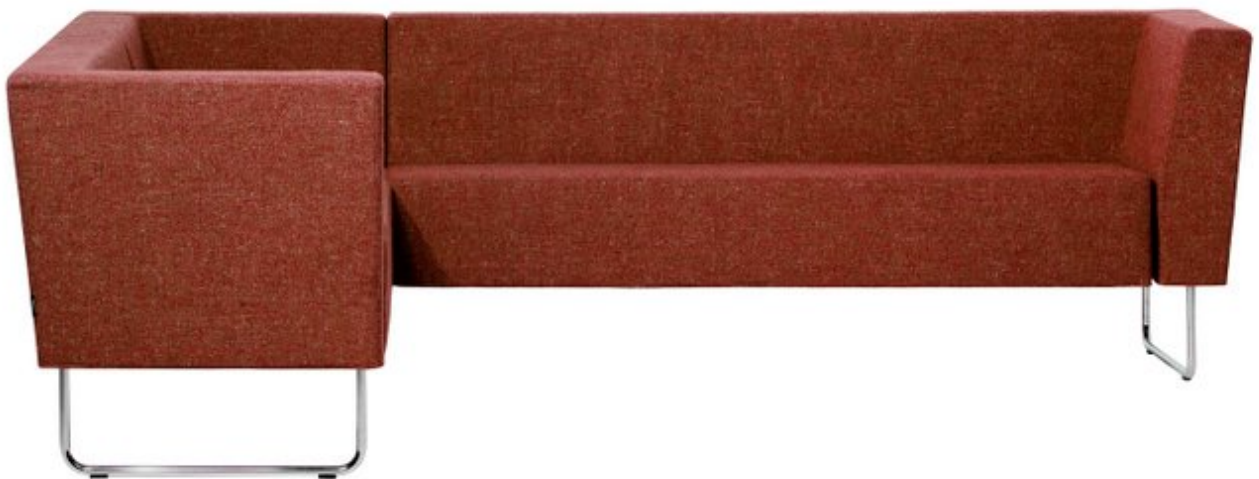

HighTower

Gap Cafe