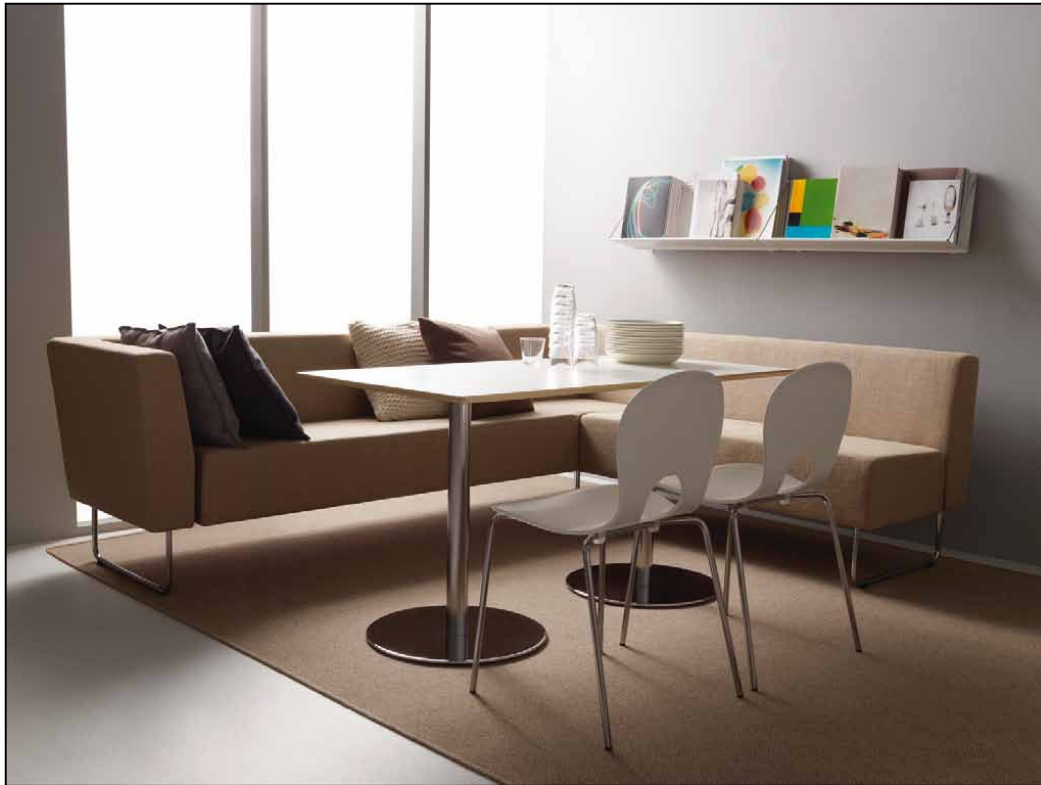

HighTower

Gap Cafe

HighTower Group • 200 Lexington Avenue • Studio 1316 • New York, NY 10016
(P) 212.725.3509 (E) service@hightoweraccess.com