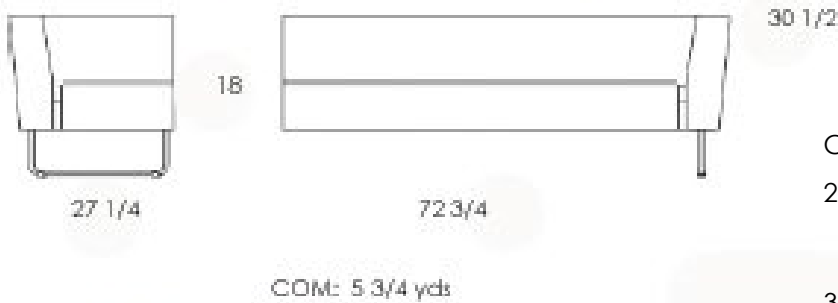

COM: 4 1/2 yds

281-42 Left section 2 seater, linking

COM	Leather	3	4	5	6
2650	3995	2835	2974	3114	3249
7	8	9	10	11	12
3411	3537	3676	3865	4135	4225

All models on this page are same pricing

281-43 Right section 2 seater, free standing

281-44 Left section 2 seater, free standing

281-45 Sofa 2 seater without armrests

- 281-46 Section 2 seater w/o armrests, linking right side**
- 281-47 Section 2 seater w/o armrests, linking left side**
- 281-48 Section 2 seater w/o armrests, linking both sides**

COM	Leather	3	4	5	6
2295	3350	2439	2547	2656	2761
7	8	9	10	11	12
2887	2985	3093	3240	3450	3520

When linking, we deliver legs/led base for one side only.

281-31 Right section 3 seater, linking

COM	Leather	3	4	5	6
2950	4975	3186	3364	3542	3715
7	8	9	10	11	12
3922	4083	4261	4503	4848	4923