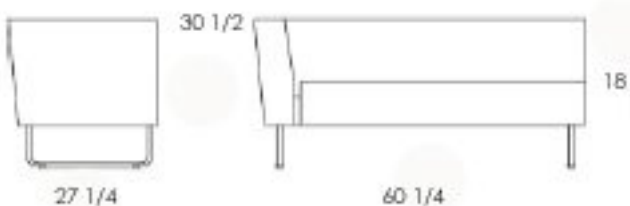

281-44 Left section 2 seater, free standing