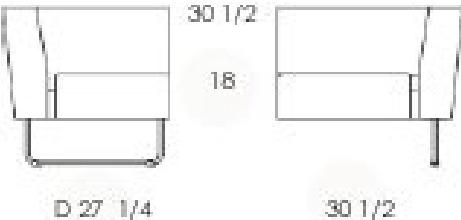

281-06 Sofa, 2 seater

COM: 5 3/4 yds.

COM	Leather	3	4	5	6
2885	4565	3121	3299	3477	3650
7	8	9	10	11	12
3857	4018	4196	4438	4783	4898

HighTower

Gap Cafe

281-08 Sofa, 3 seater

COM: 6 1/2 yds.

COM	Leather	3	4	5	6
3545	5325	3812	4013	4215	4410
7	8	9	10	11	12
4644	4826	5027	5300	5690	5820

281-03 Corner section

COM: 3 yds.

COM	Leather	3	4	5	6
1675	2535	1798	1891	1984	2074
7	8	9	10	11	12
2182	2266	2359	2485	2665	2725

281-11 Right section 1 seater, linking

COM: 3 1/4 yds.

COM	Leather	3	4	5	6
1695	2560	1824	1920	2025	2135
7	8	9	10	11	12
2265	2345	2432	2576	2798	2890

281-12 Left section 1 seater, linking

281-13 Right section 1 seater, free standing

COM: 3 ¼ yds.

COM	Leather	3	4	5	6
1695	2560	1824	1920	2025	2135
7	8	9	10	11	12
2265	2345	2432	2576	2798	2890

281-14 Left section 1 seater, free standing