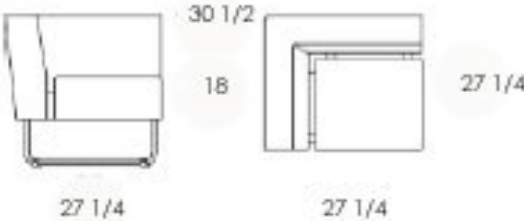

281-06 Sofa, 2 seater

COM: 5 3/4 yds.

COM	Leather	3	4	5	6
2885	4565	3121	3299	3477	3650
7	8	9	10	11	12
3857	4018	4196	4438	4783	4898

HighTower

Gap Cafe

281-08 Sofa, 3 seater

COM: 6 1/2 yds.

COM	Leather	3	4	5	6
3545	5325	3812	4013	4215	4410
7	8	9	10	11	12
4644	4826	5027	5300	5690	5820

281-03 Corner section

COM: 3 yds.

COM	Leather	3	4	5	6
1675	2535	1798	1891	1984	2074
7	8	9	10	11	12
2182	2266	2359	2485	2665	2725

281-11 Right section 1 seater, linking

COM: 3 1/4 yds.

COM	Leather	3	4	5	6
1695	2560	1824	1920	2025	2135
7	8	9	10	11	12
2265	2345	2432	2576	2798	2890

281-12 Left section 1 seater, linking

281-13 Right section 1 seater, free standing

COM: 3 ¼ yds.

COM	Leather	3	4	5	6
1695	2560	1824	1920	2025	2135
7	8	9	10	11	12
2265	2345	2432	2576	2798	2890

281-14 Left section 1 seater, free standing