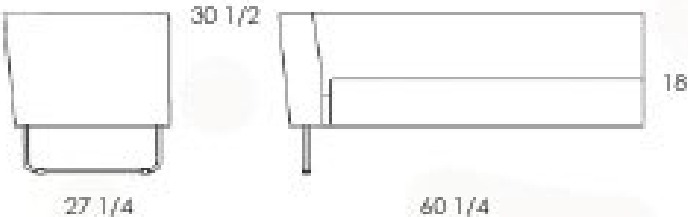

281-15 Easy chair without armrests

281-16 Section 1 seater w/o armrests, linking right side

281-17 Section 1 seater w/o armrests, linking left side

281-18 Section 1 seater w/o armrests, linking both sides

COM: 2 ¼ yds.

COM	Leather	3	4	5	6
1350	1995	1442	1512	1582	1649
7	8	9	10	11	12
1730	1793	1863	1958	2093	2138

When linking, we deliver legs/sled base for one side only.

281-41 Right section 2 seater, linking

COM: 4 1/2 yds

281-42 Left section 2 seater, linking

COM	Leather	3	4	5	6
2650	3995	2835	2974	3114	3249
7	8	9	10	11	12
3411	3537	3676	3865	4135	4225

All models on this page are same pricing

281-43 Right section 2 seater, free standing