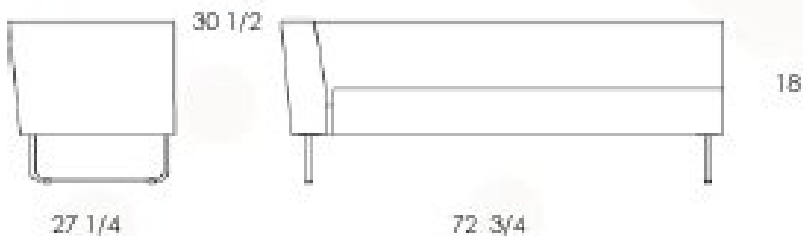

COM	Leather	3	4	5	6
2295	3350	2439	2547	2656	2761
7	8	9	10	11	12
2887	2985	3093	3240	3450	3520

When linking, we deliver legs/led base for one side only.

281-31 Right section 3 seater, linking

COM	Leather	3	4	5	6
2950	4975	3186	3364	3542	3715
7	8	9	10	11	12
3922	4083	4261	4503	4848	4923

281-32 Left section 3 seater, linking

281-33 Right section 3 seater, free standing

COM	Leather	3	4	5	6
2950	4975	3186	3364	3542	3715
7	8	9	10	11	12
3922	4083	4261	4503	4848	4923

COM 5 3/4 yds

281-34 Left section 3 seater, free standing

281-35 Sofa 3 seater without armrests

281-36 Section 3 seater w/o armrests, linking right side

281-37 Section 3 seater w/o armrests, linking left side

281-38 Section 3 seater w/o armrests, linking both sides