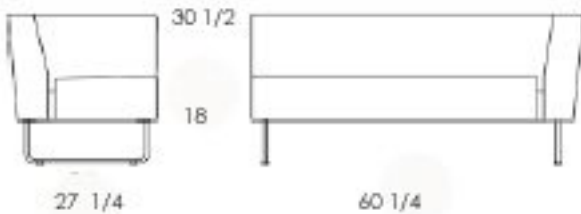

281-43 Right section 2 seater, free standing