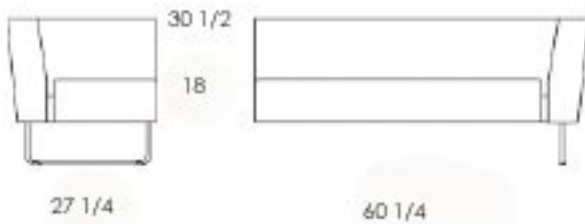

HighTower

Gap Cafe

281-41 Right section 2 seater, linking