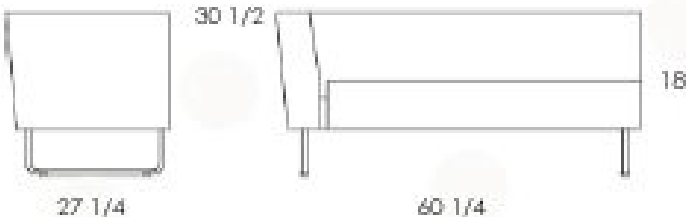

COM: 4 1/2 yds

281-42 Left section 2 seater, linking

COM	Leather	3	4	5	6
2650	3995	2835	2974	3114	3249
7	8	9	10	11	12
3411	3537	3676	3865	4135	4225

All models on this page are same pricing

281-43 Right section 2 seater, free standing

281-44 Left section 2 seater, free standing

281-45 Sofa 2 seater without armrests

- 281-46 Section 2 seater w/o armrests, linking right side**
- 281-47 Section 2 seater w/o armrests, linking left side**
- 281-48 Section 2 seater w/o armrests, linking both sides**