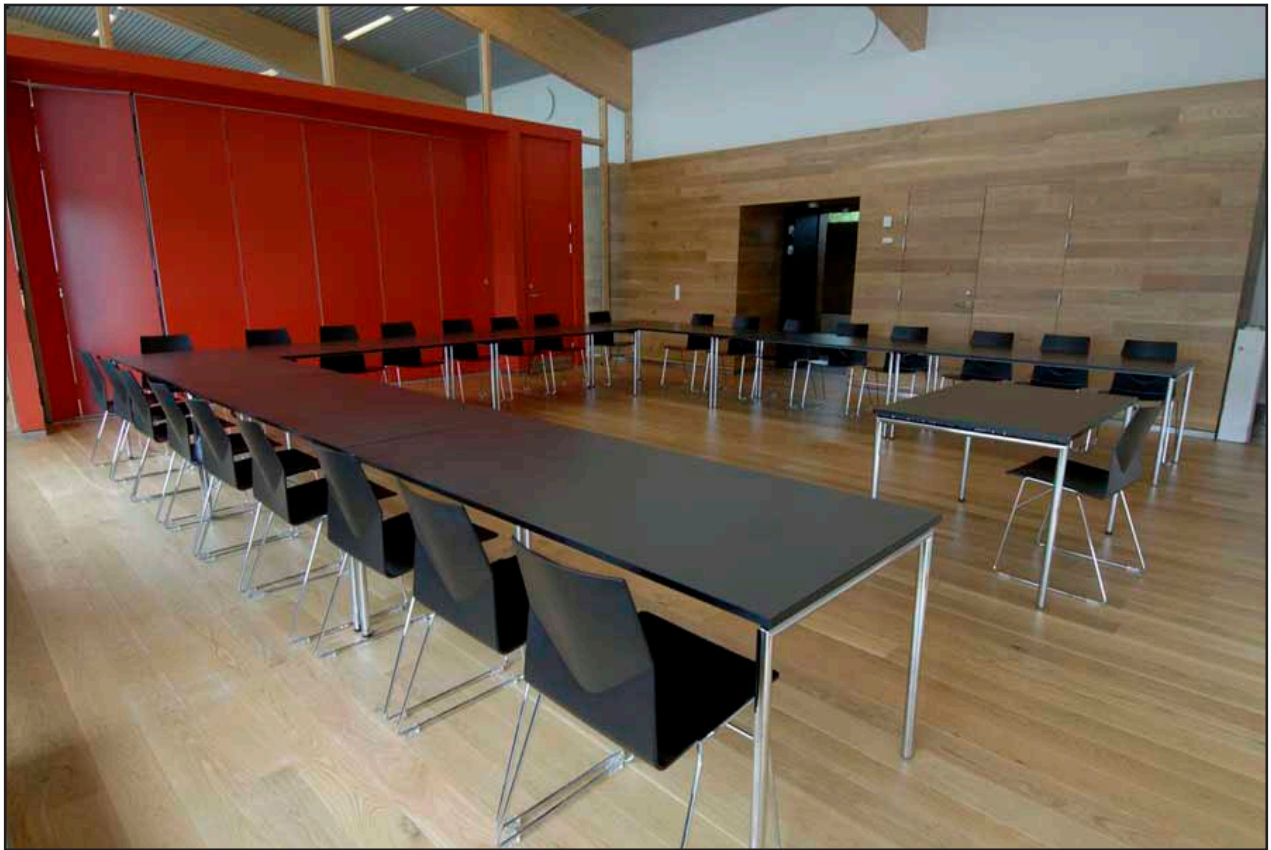

Four Learning

L 55" W 27 1/2" H 28 1/2"

Modern folding tables. Straight leg version has two (2) integrated casters. Four Leg or "T" base. Chrome. 90 degree edge. White laminate standard. Table can be folded and loaded onto trolley by one person. No lifting required.

Four Cast FOUR LEARNING

Modern folding tables. Straight leg version has two (2) integrated casters. Four Leg or "T" base. Chrome. Table height 28 ½. 90 degree edge. White laminate standard. Table can be folded and loaded onto trolley by one person. No lifting required.

Model	Description	LIST
FC11610	Four Learning Table. 55 X 27 ½ Straight Legs w/ casters. Folding.	1275
FC11610T	Four Learning Table. 55 X 27 ½ T Base. Folding.	1495

HighTower

Check out the rest of my family!

FOUR

LINE

HIGH

WHEELER

ONE

EVO

XL

LOUNGE