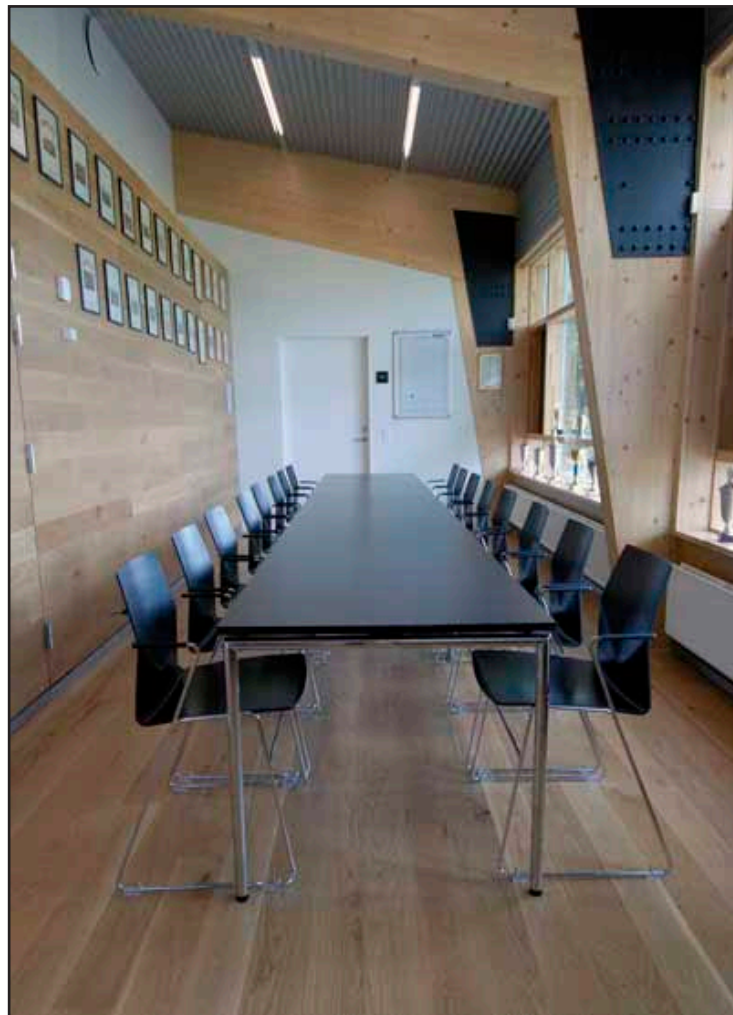

Four Learning

L 55" W 27 1/2" H 28 1/2"

Modern folding tables. Straight leg version has two (2) integrated casters. Four Leg or "T" base. Chrome. 90 degree edge. White laminate standard. Table can be folded and loaded onto trolley by one person. No lifting required.

Four Cast FOUR LEARNING

Modern folding tables. Straight leg version has two (2) integrated casters. Four Leg or "T" base. Chrome. Table height 28 ½. 90 degree edge. White laminate standard. Table can be folded and loaded onto trolley by one person. No lifting required.

Model	Description	LIST
FC11610	Four Learning Table. 55 X 27 ½ Straight Legs w/ casters. Folding.	1275
FC11610T	Four Learning Table. 55 X 27 ½ T Base. Folding.	1495

HighTower

Check out the rest of my family!

FOUR

LINE

HIGH

WHEELER

ONE

EVO

XL

LOUNGE