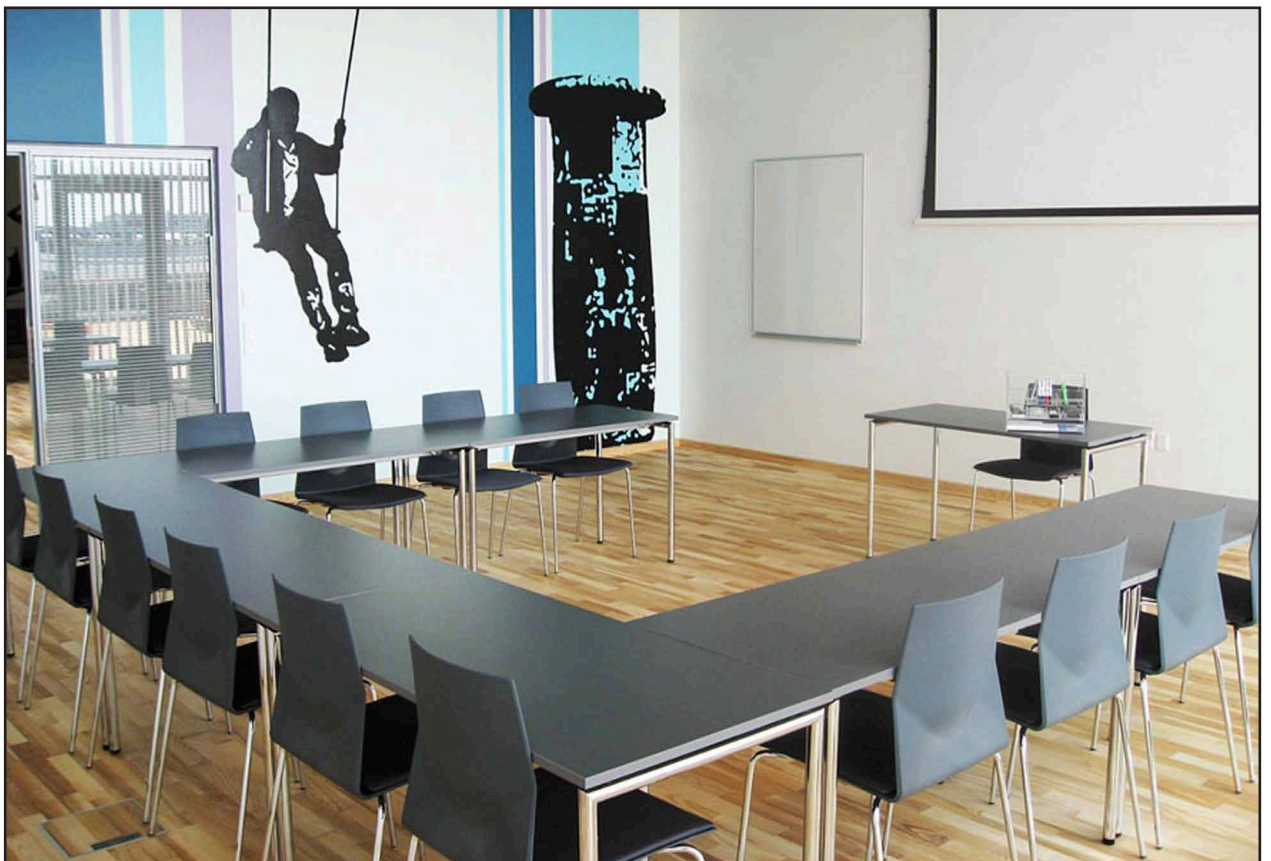

Four Learning

L 55" W 27 1/2" H 28 1/2"

Modern folding tables. Straight leg version has two (2) integrated casters. Four Leg or "T" base. Chrome. 90 degree edge. White laminate standard. Table can be folded and loaded onto trolley by one person. No lifting required.

Four Cast FOUR LEARNING

Modern folding tables. Straight leg version has two (2) integrated casters. Four Leg or "T" base. Chrome. Table height 28 ½. 90 degree edge. White laminate standard. Table can be folded and loaded onto trolley by one person. No lifting required.

Model	Description	LIST
FC11610	Four Learning Table. 55 X 27 ½ Straight Legs w/ casters. Folding.	1275
FC11610T	Four Learning Table. 55 X 27 ½ T Base. Folding.	1495

HighTower

Check out the rest of my family!

FOUR

LINE

HIGH

WHEELER

ONE

EVO

XL

LOUNGE