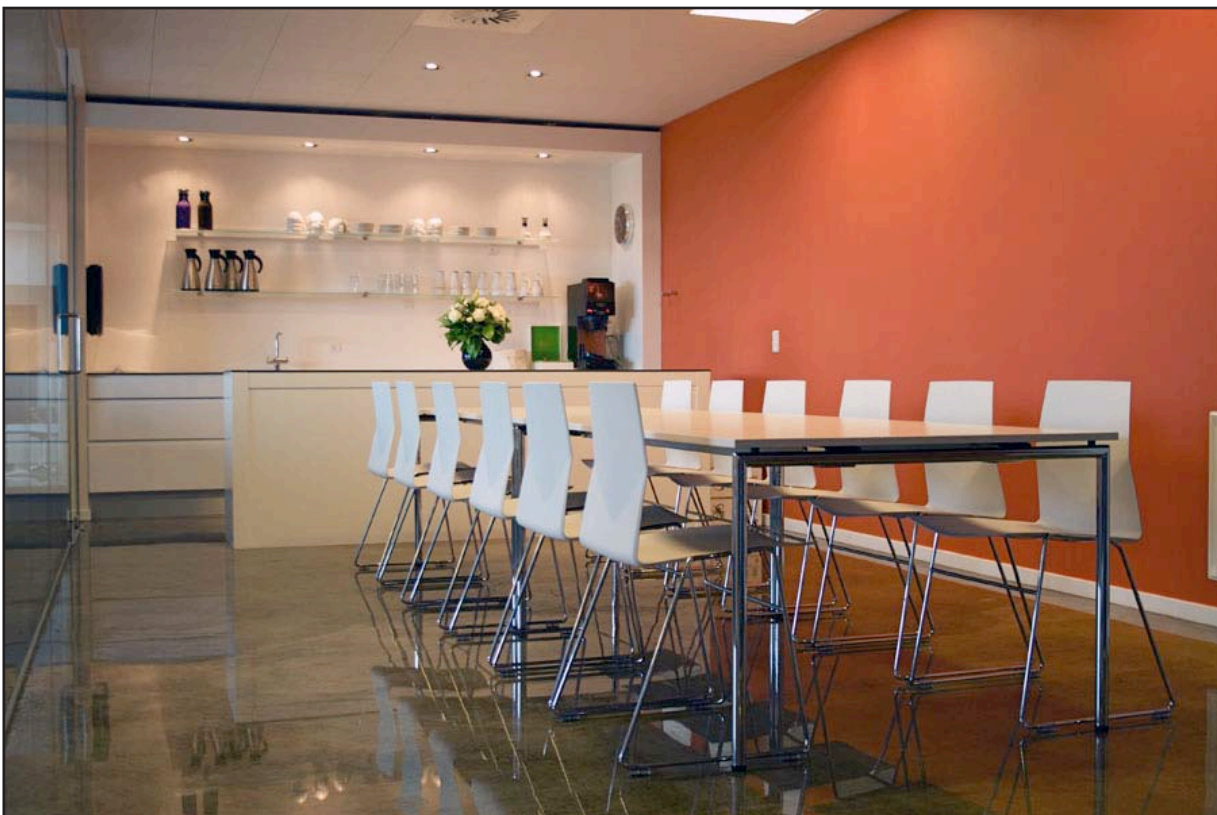

Four Eating

2 sizes

Modern folding tables. Straight leg version has two (2) integrated casters. Chrome. 90 degree edge. White laminate standard. T Base also available as special quote. Table can be folded and loaded onto trolley by one person. No lifting required.

Four Cast FOUR EATING

Modern folding tables. Straight leg version has two (2) integrated casters. Chrome. 90 degree edge. White laminate standard (Wilsonart Laminate, D354-60, Designer White). T- Base also available as special quote. Table can be folded and loaded onto trolley by one person. No lifting required. Table height 28 ½.

Model	Description	LIST
FC12010	Folding Table. 70.8 X 31 ½ H 28 ½	1495
FC12040	Folding Table. 55 X 31 ½ H 28 ½	1275

Check out the rest of my family!

FOUR

LINE

HIGH

WHEELER

ONE

EVO

XL

LOUNGE