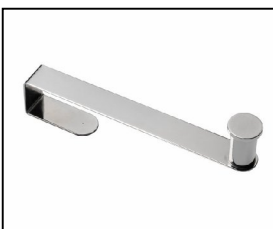

Floor Unit (Model TB1100):

Frame in black or white powder coating base and mirror chrome upper. Efficient foot print.

Wall (Shelf):

Wooden parts in birch, oak or black or white lacquer. Metal parts and hanger in chrome.

## Blossom

Model: TB1090

Blossom Wall Mount 90

W 35 D 13 ½ H 7

Specify: White or Black Lacquer or  
Clear Lacquered Birch

Hangers ordered separately

LIST: 995

Model: TB1035

Blossom Wall Mount 35

W 13 ½ D 13 ½ H 7

Specify: White or Black Lacquer or  
Clear Lacquered Birch

Hangers ordered separately

LIST: 595

TB1037 Chrome Hanger - Open

LIST: 120

TB1036 Chrome Hanger - Closed

LIST: 95

Model: TB1085

Blossom Door Attach Hanger

Chrome Finish

H 9 ¼ W 1 ¼ D 2

LIST: 95 Minimum: 6 units

Model #TB1075

Blossom Hanger (Wall)