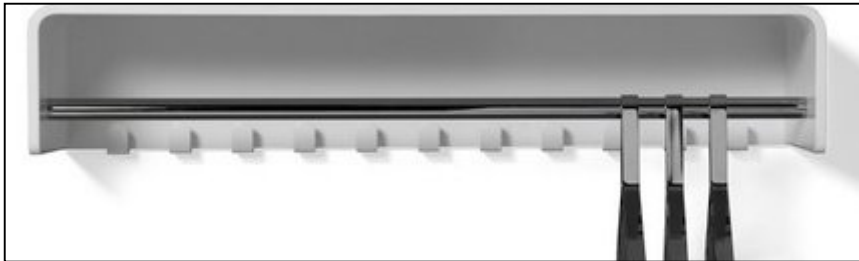

HighTower

Blossom

Model: TB1090

Blossom Wall Mount 90

W 35 D 13 ½ H 7

Specify: White or Black Lacquer or
Clear Lacquered Birch

Hangers ordered separately

LIST: 995