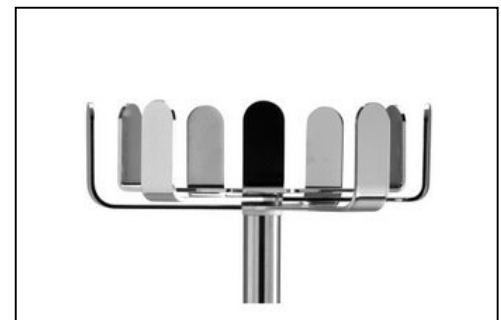

## Blossom

Model #TB1100 – Floor Coat Hanger

Designer: Swedish Ninja

Height: 72 ½

Base Diameter: 12 ½

LIST: 995

Blossom is a coat rack system for public spaces.

The inspiration to Blossom comes from the season changes in winter and spring.

Floor Unit (Model TB1100):

Frame in black or white powder coating base and mirror chrome upper. Efficient foot print.

Wall (Shelf):

Wooden parts in birch, oak or black or white lacquer. Metal parts and hanger in chrome.

Mounted or loose hangers. Silver powder coating.