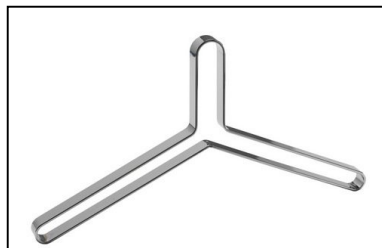

## Blossom

Model: TB1090

Blossom Wall Mount 90

W 35 D 13 ½ H 7

Specify: White or Black Lacquer or  
Clear Lacquered Birch

Hangers ordered separately

LIST: 995

Model: TB1035

Blossom Wall Mount 35

W 13 ½ D 13 ½ H 7

Specify: White or Black Lacquer or  
Clear Lacquered Birch

Hangers ordered separately

LIST: 595

TB1037 Chrome Hanger - Open

LIST: 120

TB1036 Chrome Hanger - Closed