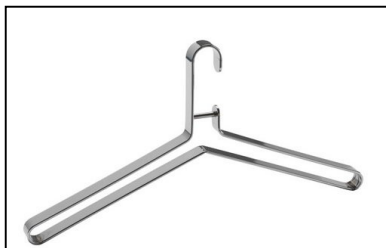

## Blossom

Model: TB1090

Blossom Wall Mount 90

W 35 D 13 ½ H 7

Specify: White or Black Lacquer or  
Clear Lacquered Birch

Hangers ordered separately

LIST: 995

Model: TB1035

Blossom Wall Mount 35

W 13 ½ D 13 ½ H 7

Specify: White or Black Lacquer or  
Clear Lacquered Birch

Hangers ordered separately

LIST: 595

TB1037 Chrome Hanger - Open

LIST: 120

TB1036 Chrome Hanger - Closed