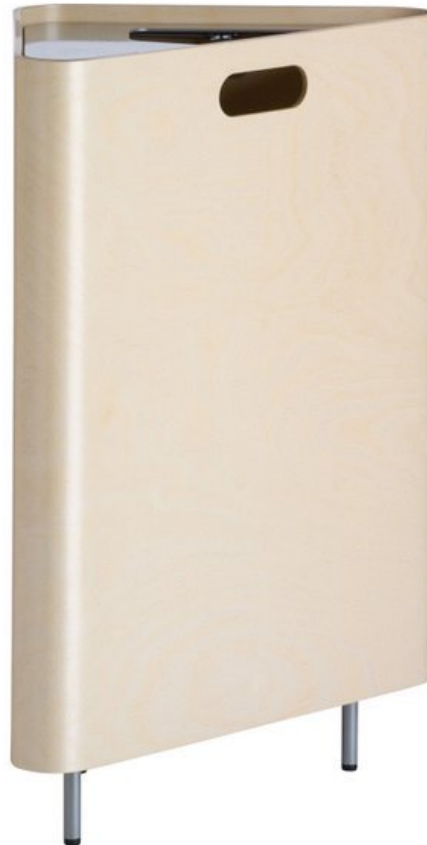

## Anywhere

Inspiration for Anywhere is partly taken from the Flat Iron Building in New York. A building that, like Anywhere is shaped as a prism. Veneer with horizontal direction in clear lacquered birch, black or white lacquer. Silver powder coat legs and top plate.

Model TB3050 H 22 ¾ W 21 D 16 LIST 895 +100 for white or black lacquer.

Model TB3075 H 30 ½ W 21 D 16 LIST 1150 +100 for white or black lacquer.

HighTower Group • 200 Lexington Avenue • Studio 1316 • New York, NY 10016