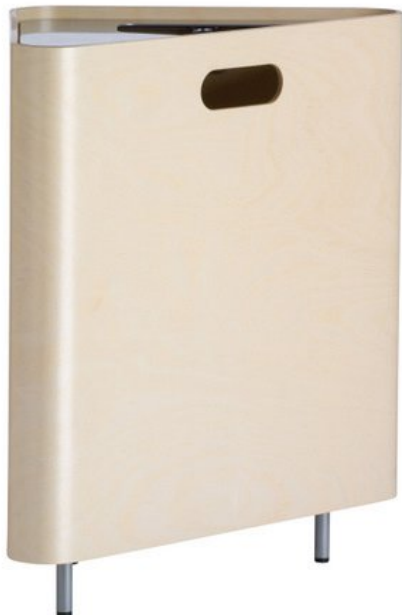

HighTower

Anywhere

HighTower

Anywhere

Inspiration for Anywhere is partly taken from the Flat Iron Building in New York. A building that, like Anywhere is shaped as a prism. Veneer with horizontal direction in clear lacquered birch, black or white lacquer. Silver powder coat legs and top plate.

Model TB3050 H 22 ¾ W 21 D 16
Model TB3075 H 30 ½ W 21 D 16

Volume 9 ¼ gallons
Volume 13 ¼ gallons

LIST
895
1150

+100 for white or black lacquer.

HighTower Group • 200 Lexington Avenue • Studio 1316 • New York, NY 10016