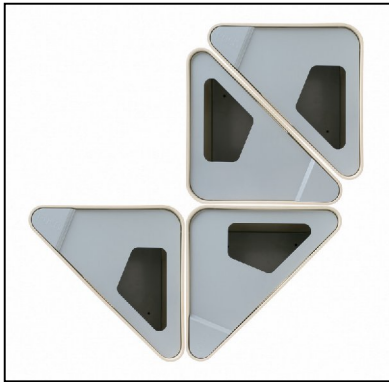

HighTower

Anywhere

HighTower

Anywhere

Inspiration for Anywhere is partly taken from the Flat Iron Building in New York. A building that, like Anywhere is shaped as a prism. Veneer with horizontal direction in clear lacquered birch, black or white lacquer. Silver powder coat legs and top plate.

Model TB3050 H 22 ¾ W 21 D 16
Model TB3075 H 30 ½ W 21 D 16

Volume 9 ¼ gallons
Volume 13 ¼ gallons

LIST
895
1150

+100 for white or black lacquer.

HighTower Group • 200 Lexington Avenue • Studio 1316 • New York, NY 10016