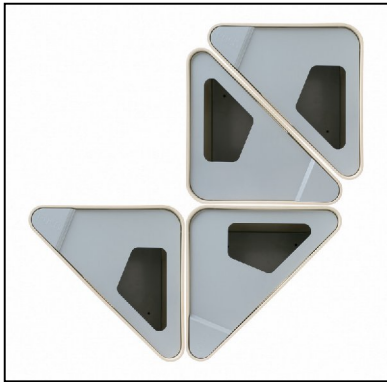

## Anywhere

Inspiration for Anywhere is partly taken from the Flat Iron Building in New York. A building that, like Anywhere is shaped as a prism. Veneer with horizontal direction in clear lacquered birch, black or white lacquer. Silver powder coat legs and top plate.

Model TB3050 H 22 ¾ W 21 D 16 LIST 895 +100 for white or black lacquer.

Model TB3075 H 30 ½ W 21 D 16 LIST 1150 +100 for white or black lacquer.

HighTower Group • 200 Lexington Avenue • Studio 1316 • New York, NY 10016