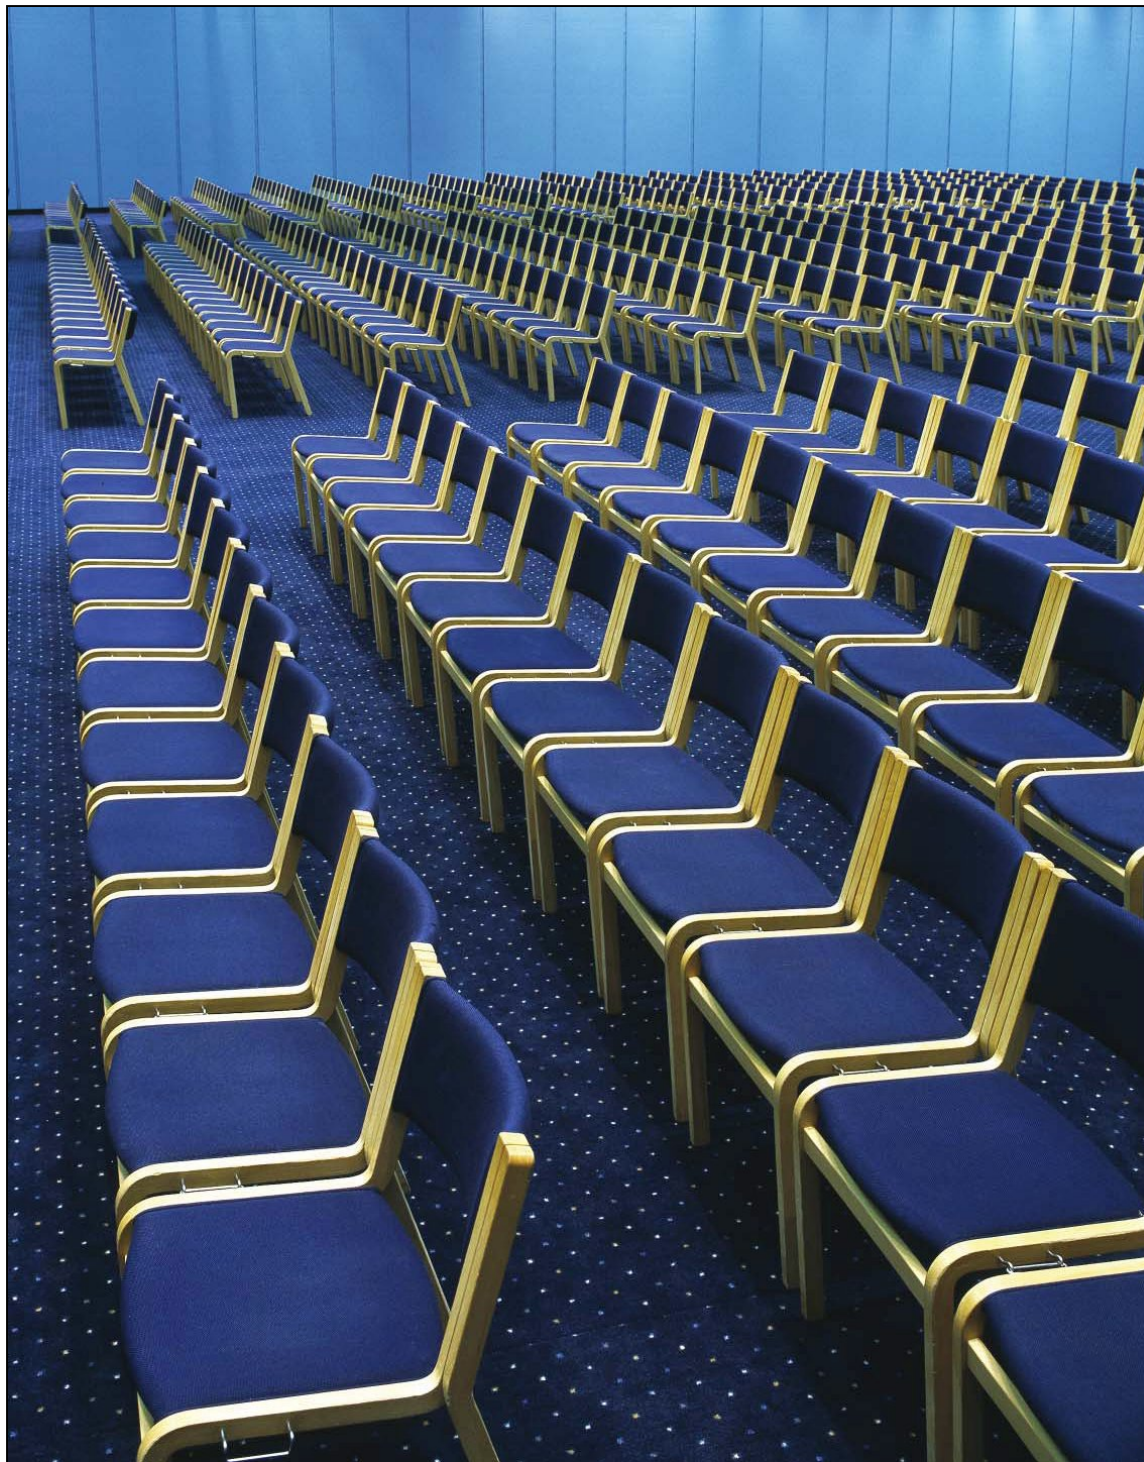

45 Series

The 45-series offers a straight forward seating option that is extremely suitable for spaces where there are extraordinary high demands with regards to strength, durability and functionality.

According to the individual needs there is a stackable arm chair or armless mode and a large number of accessories such as linking devices, writing table, chair suspension, transport cart, removable seat cover etc.