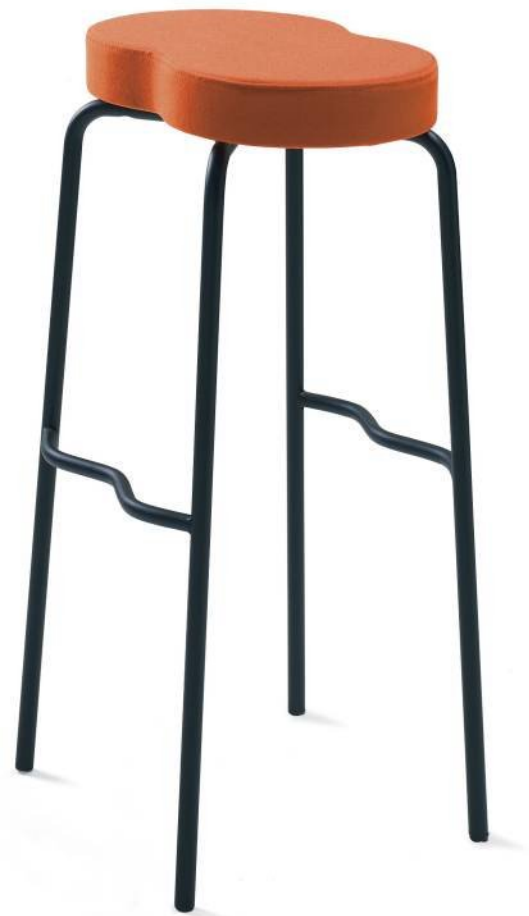

Triad MT1821-110 Bar Table w/ Bean Stools

Bean

Designed by Kersti Sandin & Lars Bulow

Hightower Group LLC
New York Design Center – 200 Lexington Avenue – Studio 1316

New York, NY 10016 (P) 212.725.3509 (E) service@hightoweraccess.com

Bean has a comfortable padded seat and legs in chrome, or black or silver grey powder-coating. The bar stool's bean-shaped seat determines the way most men and women choose to sit on it. Men generally sit astride the stool, using it like a saddle, while women generally choose to sit long-ways, giving a broader seat. The Bean bar stool indicates that men and women use furniture in different ways - something that has never previously been noted in furniture design. Bean is available in both bar and counter height versions.