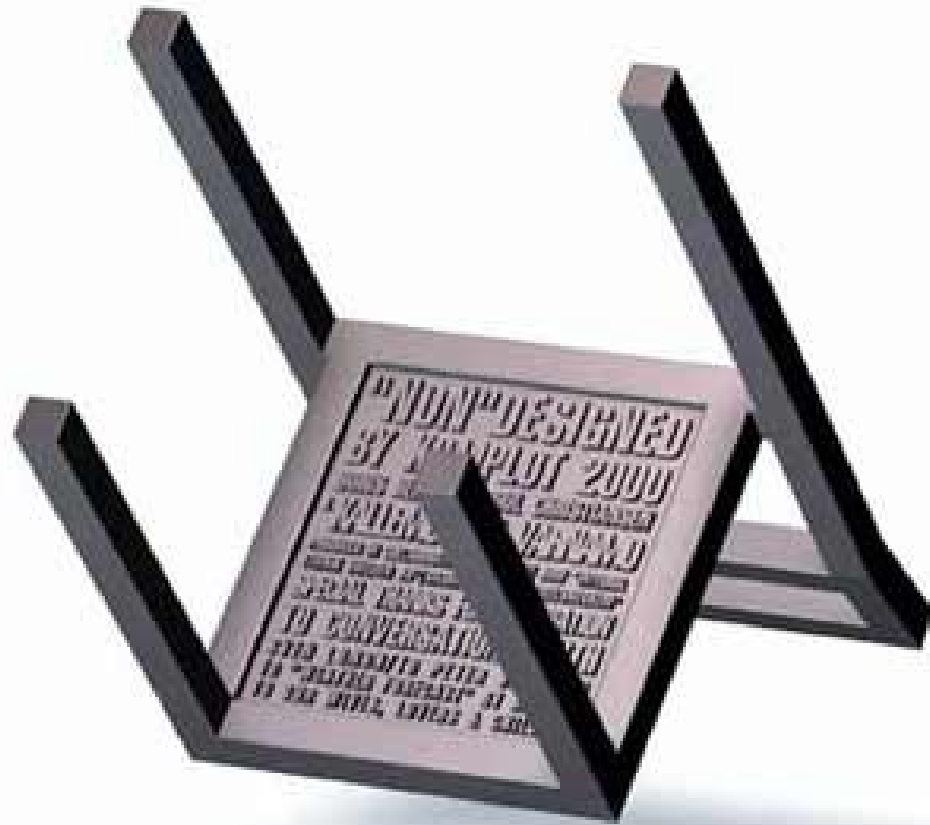

NON Rubber Chairs.

Designed by Komplot Design –Represented in the Permanent Collection at the Museum of Modern Art (New York, NY)

NON Rubber Chairs. Outdoor Dining Area – Museum of Modern Art (New York, NY)

Hightower Group LLC
New York Design Center
200 Lexington Avenue – Studio 1316
New York, NY 10016

(P) 212.725.3509 (E) service@hightoweraccess.com

- Indoor / Outdoor Use
- Waterproof
- UV Protection
- Quiet
- Stackable 5 High
- Virtually Indestructible
- Steel Interior Frame
- One Shot Rubber Construction
- Recognized Within The MOMA Permanent Furniture Collection.
- Designed By Komplot Design – Copenhagen
- Transport Dolly Available
- W 17.3 D 15.4 H 30.3 SH 17.7
- \$850 LIST

K1192 NON Rubber Chair – Black

K1192G NON Rubber Chair – Grey

K1192R NON Rubber Chair – Red

K1192N NON Rubber Chair – Green

Hightower Group LLC
New York Design Center
200 Lexington Avenue – Studio 1316
New York, NY 10016

3250

Specify Round (25.2 Diameter) or Square (26.8 X 26.8) Top.
Specify Color; Black, Red, Grey or Dark Green.

- Indoor / Outdoor Use
- Steel Interior Post
- Heavy Weighted Base
- UV Protection
- Waterproof