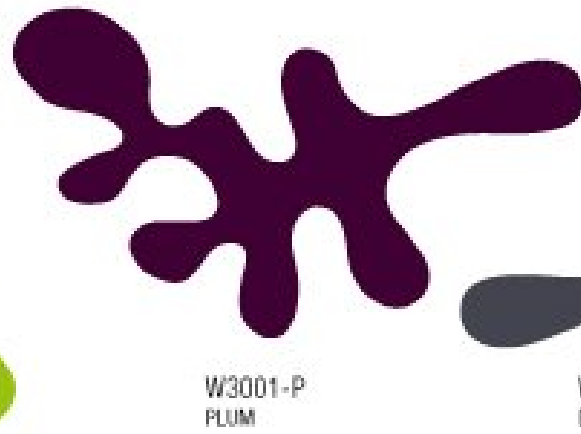

HighTower

Camouflage

Camouflage Decorative Wall Art

Designers: busk+hertzog

reddot design award
winner 2008

Camouflage Functional Wall Art

		LIST
FT3001	Camouflage Wall Art – Brushed Stainless	150
FT3001-B	Camouflage Wall Art – Black	125
FT3001-P	Camouflage Wall Art – Plum	125
FT3001-W	Camouflage Wall Art – White	125
FT3001-G	Camouflage Wall Art – Dark Green	125
FT3001-L	Camouflage Wall Art – Lime Green	125
FT3001-DG	Camouflage Wall Art – Dark Grey	125
FT3001-M	Camouflage Wall Art – Mirror Chrome	150

Pricing is stated per unit. Master case ten (10) per color.
 Orders less than full case +15%

Camouflage are manufactured from steel with a high quality powder coat finish.
 Attachment hardware included. Easy installation.
 Dimensions: W 15 ¾ H 9 ½ D 2 ½