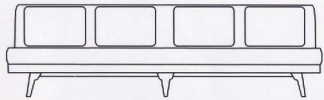

Model #D5526-3

Knowland Sofa W 96 D 30 H 27 SH 16 COM (13 yds)

Maple Base (Specify Clear Lacquer, Cherry or Walnut Finish. Solid Walnut Base +400

Hightower Ecosoft Leather (42 Colors) COL +10%

COM	Leather	3	4	5	6	7	8	9	10
8250	12540	8783	9186	9589	9979	10447	10811	11214	11706