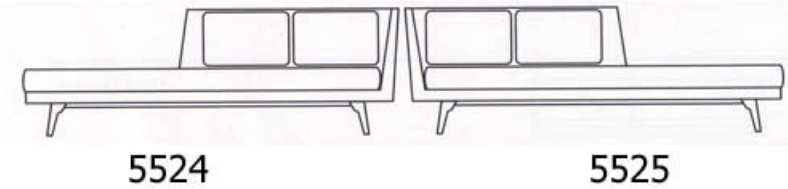

D5524		Right Arm Sofa.	COM (11 yds)			
COM	Leatber	8	9	10	11	12
6950	9920	9117	9458	9920	10580	10800

D5525		Left Arm Sofa.	COM (11 yds)			
COM	Leatber	8	9	10	11	12
6950	9920	9117	9458	9920	10580	10800

Dimensions: W 78 D 30 H 27 H (Arm) 27 H (Seat) 16