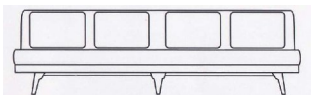

D5526-3 Armless Sofa. COM (13 yds)

COM	COL	8	9	10	11	12	13	14	Ecosoft
8250	8690	9355	9970	10650	11225	11775	12725	15075	13950

Dimensions: W 96 D 30 H 27 SH 16

Maple base standard. Walnut available +450

HighTower