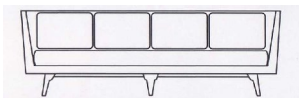

Hightower Group LLC
New York Design Center – 200 Lexington Avenue – Studio 1316

New York, NY 10016 (P) 212.725.3509 (E) service@hightoweraccess.com

Knowland

D5599 Sofa. COM (15 yds)

COM	COL	8	9	10	11	12	13	14	Ecosoft
8800	9350	10075	10765	11560	12225	12865	13945	16675	14750

Dimensions: W 96 D 30 H 27 H (Arm) 27 H (Seat) 16