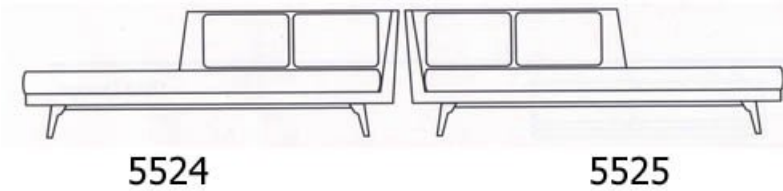

D5524 Right Arm Sofa. COM (11 yds)

| COM | COL | 8 | 9 | 10 | 11 | 12 | 13 | 14 | Ecosoft |
|------|------|------|------|------|------|------|-------|-------|---------|
| 6820 | 7320 | 7755 | 8260 | 8850 | 9325 | 9795 | 10595 | 12595 | 10450 |

Dimensions: W 78 D 30 H 27 H (Arm) 27 H (Seat) 16

Maple base standard. Walnut available +400

Hightower Group LLC
New York Design Center – 200 Lexington Avenue – Studio 1316

New York, NY 10016 (P) 212.725.3509 (E) service@hightoweraccess.com